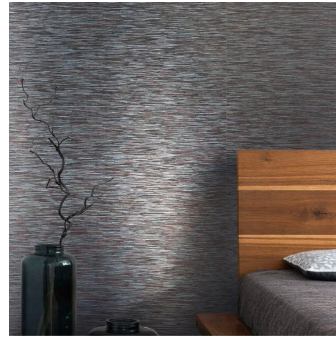

Black 24x48 Textured Porcelain Tile

[View Product](#)

SKU	ATSIRBLK2448
Item size	23.45x46.97 inch
Tile Finish	Textured
Coverage	7.647
Sold By	box
Sq Ft Per Box	15.29
Tile Use	Outdoors, Indoor Walls, Light traffic floors, Shower Walls, Steam Room, Heat areas up to 150F, Commercial walls
Tile Edges	Rectified
Recommended Grout 1	Laticrete Permacolor White

Material	Porcelain
Thickness	9/32 inch
Mounting type	Loose
Priced By	sf
Pieces Per Box	2
Weight	3.60
Shade Variation	V2 (slight)
Recommended thinset	Laticrete 254 Platinum
Country of Origin	Spain