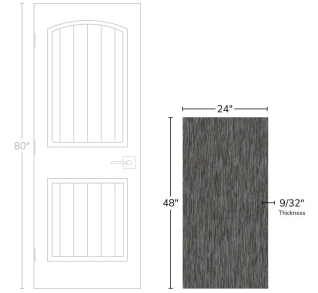

Black 24x48 Textured Porcelain Tile

[View Product](#)

SKU	ATSIRBLK2448
Item size	23.45x46.97 inch
Tile Finish	Textured
Coverage	7.647
Sold By	box
Sq Ft Per Box	15.29
Tile Use	Outdoors, Indoor Walls, Light traffic floors, Shower Walls, Steam Room, Heat areas up to 150F, Commercial walls
Tile Edges	Rectified
Recommended Grout 1	Laticrete Permacolor White

Material	Porcelain
Thickness	9/32 inch
Mounting type	Loose
Priced By	sf
Pieces Per Box	2
Weight	3.60
Shade Variation	V2 (slight)
Recommended thinset	Laticrete 254 Platinum
Country of Origin	Spain