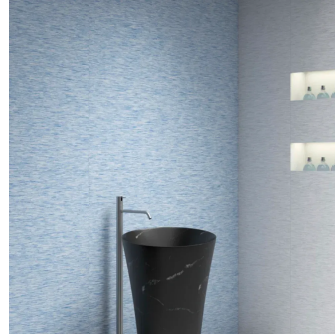

## Blue 24x48 Textured Porcelain Tile

[View Product](#)

SKU	ATSIRBLU2448
Item size	23.45x46.97 inch
Tile Finish	Textured
Coverage	7.647
Sold By	box
Sq Ft Per Box	15.29
Tile Use	Outdoors, Indoor Walls, Light traffic floors, Shower Walls, Steam Room, Heat areas up to 150F, Commercial walls
Tile Edges	Rectified
Recommended Grout 1	Laticrete Permacolor White

Material	Porcelain
Thickness	9/32 inch
Mounting type	Loose
Priced By	sf
Pieces Per Box	2
Weight	3.60
Shade Variation	V2 (slight)
Recommended thinset	Laticrete 254 Platinum
Country of Origin	Spain