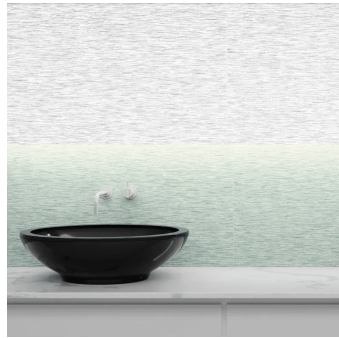

## Green 24x48 Textured Porcelain Tile

[View Product](#)

SKU	ATSIRGRN2448
Item size	23.45x46.97 inch
Tile Finish	Textured
Coverage	7.647
Sold By	box
Sq Ft Per Box	15.29
Tile Use	Outdoors, Indoor Walls, Light traffic floors, Shower Walls, Steam Room, Heat areas up to 150F, Commercial walls
Tile Edges	Rectified
Recommended Grout 1	Laticrete Permacolor White

Material	Porcelain
Thickness	9/32 inch
Mounting type	Loose
Priced By	sf
Pieces Per Box	2
Weight	3.60
Shade Variation	V2 (slight)
Recommended thinset	Laticrete 254 Platinum
Country of Origin	Spain