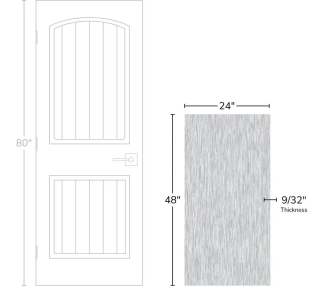

## Gray 24x48 Textured Porcelain Tile

[View Product](#)

SKU	ATSIRGRY2448
Item size	23.45x46.97 inch
Tile Finish	Textured
Coverage	7.647
Sold By	box
Sq Ft Per Box	15.29
Tile Use	Outdoors, Indoor Walls, Light traffic floors, Shower Walls, Steam Room, Heat areas up to 150F, Commercial walls
Tile Edges	Rectified
Recommended Grout 1	Laticrete Permacolor White

Material	Porcelain
Thickness	9/32 inch
Mounting type	Loose
Priced By	sf
Pieces Per Box	2
Weight	3.60
Shade Variation	V2 (slight)
Recommended thinsset	Laticrete 254 Platinum
Country of Origin	Spain