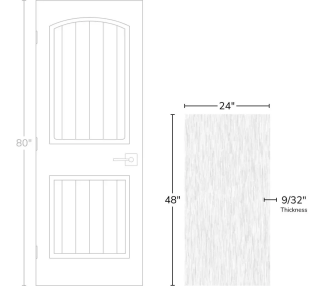

White 24x48 Textured Porcelain Tile

[View Product](#)

SKU	ATSIRWHT2448
Item size	23.45x46.97 inch
Tile Finish	Textured
Coverage	7.647
Sold By	box
Sq Ft Per Box	15.29
Tile Use	Outdoors, Indoor Walls, Light traffic floors, Shower Walls, Steam Room, Heat areas up to 150F, Commercial walls
Tile Edges	Rectified
Recommended Grout 1	Laticrete Permacolor White

Material	Porcelain
Thickness	9/32 inch
Mounting type	Loose
Priced By	sf
Pieces Per Box	2
Weight	3.60
Shade Variation	V2 (slight)
Recommended thinset	Laticrete 254 Platinum
Country of Origin	Spain