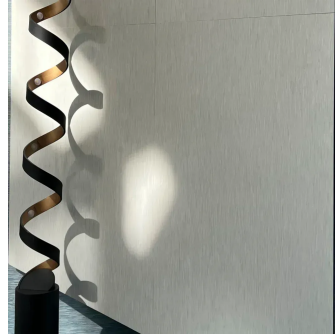

# White 24x48 Textured Porcelain Tile

[View Product](#)

|                     |   |
|---------------------|---|
| SKU                 | ATSIRWHT2448  |
| Item size           | 23.45x46.97 inch  |
| Tile Finish         | Textured  |
| Coverage            | 7.647   |
| Sold By             | box   |
| Sq Ft Per Box       | 15.29   |
| Tile Use            | Outdoors, Indoor Walls, Light traffic floors, Shower Walls, Steam Room, Heat areas up to 150F, Commercial walls |
| Tile Edges          | Rectified   |
| Recommended Grout 1 | Laticrete Permacolor White  |

|                     |                        |
|---------------------|------------------------|
| Material            | Porcelain              |
| Thickness           | 9/32 inch              |
| Mounting type       | Loose                  |
| Priced By           | sf                     |
| Pieces Per Box      | 2                      |
| Weight              | 3.60                   |
| Shade Variation     | V2 (slight)            |
| Recommended thinset | Laticrete 254 Platinum |
| Country of Origin   | Spain                  |