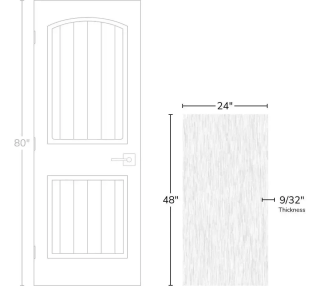

# White 24x48 Textured Porcelain Tile

[View Product](#)

|                     |   |
|---------------------|---|
| SKU                 | ATSIRWHT2448  |
| Item size           | 23.45x46.97 inch  |
| Tile Finish         | Textured  |
| Coverage            | 7.647   |
| Sold By             | box   |
| Sq Ft Per Box       | 15.29   |
| Tile Use            | Outdoors, Indoor Walls, Light traffic floors, Shower Walls, Steam Room, Heat areas up to 150F, Commercial walls |
| Tile Edges          | Rectified   |
| Recommended Grout 1 | Laticrete Permacolor White  |

|                     |                        |
|---------------------|------------------------|
| Material            | Porcelain              |
| Thickness           | 9/32 inch              |
| Mounting type       | Loose                  |
| Priced By           | sf                     |
| Pieces Per Box      | 2                      |
| Weight              | 3.60                   |
| Shade Variation     | V2 (slight)            |
| Recommended thinset | Laticrete 254 Platinum |
| Country of Origin   | Spain                  |