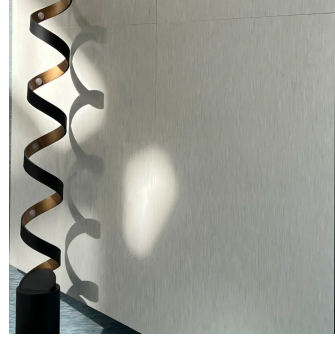

White 24x48 Textured Porcelain Tile

[View Product](#)

SKU	ATSIRWHT2448
Item size	23.45x46.97 inch
Tile Finish	Textured
Coverage	7.647
Sold By	box
Sq Ft Per Box	15.29
Tile Use	Outdoors, Indoor Walls, Light traffic floors, Shower Walls, Steam Room, Heat areas up to 150F, Commercial walls
Tile Edges	Rectified
Recommended Grout 1	Laticrete Permacolor White

Material	Porcelain
Thickness	9/32 inch
Mounting type	Loose
Priced By	sf
Pieces Per Box	2
Weight	3.60
Shade Variation	V2 (slight)
Recommended thinset	Laticrete 254 Platinum
Country of Origin	Spain