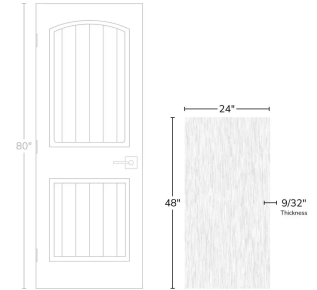

White 24x48 Textured Porcelain Tile

[View Product](#)

SKU	ATSIRWHT2448	Material	Porcelain
Item size	23.45x46.97 inch	Thickness	9/32 inch
Tile Finish	Textured	Mounting type	Loose
Coverage	7.647	Priced By	sf
Sold By	box	Pieces Per Box	2
Sq Ft Per Box	15.29	Weight	3.60
Tile Use	Outdoors, Indoor Walls, Light traffic floors, Shower Walls, Steam Room, Heat areas up to 150F, Commercial walls	Shade Variation	V2 (slight)
Tile Edges	Rectified	Recommended thinset	Laticrete 254 Platinum
Recommended Grout 1	Laticrete Permacolor White	Country of Origin	Spain