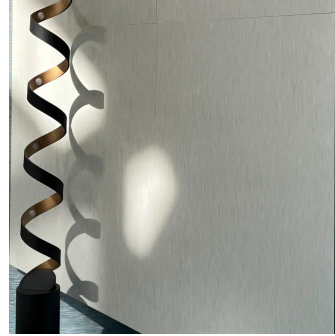

White 24x48 Textured Porcelain Tile

[View Product](#)

SKU	ATSIRWHT2448	Material	Porcelain
Item size	23.45x46.97 inch	Thickness	9/32 inch
Tile Finish	Textured	Mounting type	Loose
Coverage	7.647	Priced By	sf
Sold By	box	Pieces Per Box	2
Sq Ft Per Box	15.29	Weight	3.60
Tile Use	Outdoors, Indoor Walls, Light traffic floors, Shower Walls, Steam Room, Heat areas up to 150F, Commercial walls	Shade Variation	V2 (slight)
Tile Edges	Rectified	Recommended thinset	Laticrete 254 Platinum
Recommended Grout 1	Laticrete Permacolor White	Country of Origin	Spain