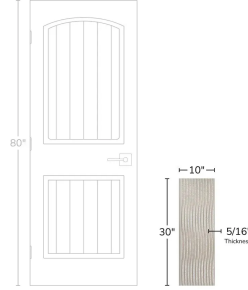

Gray Wavy 10x30 Matte Ceramic Tile

[View Product](#)

SKU	ATSTZCASGR	Material	Ceramic
Item size	9.8x29.5 inch	Thickness	5/16 inch
Tile Finish	Matte	Mounting type	Loose
Coverage	2.008	Priced By	sf
Sold By	box	Pieces Per Box	3
Sq Ft Per Box	6.02	Weight	3.57
Tile Use	Indoor Walls, Shower Walls, Heat areas up to 150F, Commercial walls	Shade Variation	V2 (slight)
Tile Edges	Rectified	Recommended thinset	Laticrete 254 Platinum
Recommended Grout 1	Laticrete Permacolor White	Country of Origin	Spain