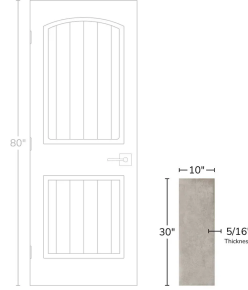

Gray 10x30 Matte Ceramic Tile

[View Product](#)

SKU	ATSTZGR1030	Material	Ceramic
Item size	9.8x29.5 inch	Thickness	5/16 inch
Tile Finish	Matte	Mounting type	Loose
Coverage	2.008	Priced By	sf
Sold By	box	Pieces Per Box	7
Sq Ft Per Box	14.05	Weight	3.69
Tile Use	Outdoors, Indoor Walls, Light traffic floors, Shower Walls, Steam Room, Heat areas up to 150F, Commercial walls	Shade Variation	V2 (slight)
Tile Edges	Rectified	Recommended thinset	Laticrete 254 Platinum
Recommended Grout 1	Laticrete Permacolor White	Country of Origin	Spain