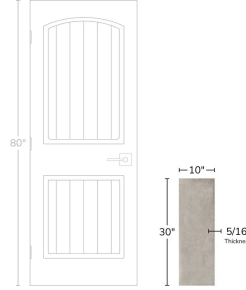

Gray 10x30 Matte Ceramic Tile

[View Product](#)

SKU	ATSTZGR1030	Material	Ceramic
Item size	9.8x29.5 inch	Thickness	5/16 inch
Tile Finish	Matte	Mounting type	Loose
Coverage	2.008	Priced By	sf
Sold By	box	Pieces Per Box	7
Sq Ft Per Box	14.05	Weight	3.69
Tile Use	Outdoors, Indoor Walls, Light traffic floors, Shower Walls, Steam Room, Heat areas up to 150F, Commercial walls	Shade Variation	V2 (slight)
Tile Edges	Rectified	Recommended thinset	Laticrete 254 Platinum
Recommended Grout 1	Laticrete Permacolor White	Country of Origin	Spain