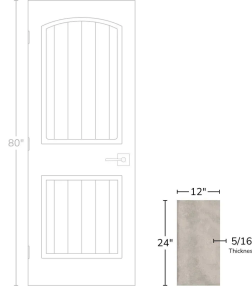

Gray 12x24 Matte Ceramic Tile

[View Product](#)

SKU	ATSTZGR1224
Item size	12x24 inch
Tile Finish	Matte
Coverage	2.000
Sold By	box
Sq Ft Per Box	12.00
Tile Use	Outdoors, Indoor Walls, Light traffic floors, High traffic floors, Shower Walls, Shower Floor, Steam Room, Heat areas up to 150F, Commercial walls, Commercial Floors
Tile Edges	Pressed
Recommended Grout 1	Laticrete Permacolor White

Material	Porcelain
Thickness	5/16 inch
Mounting type	Loose
Priced By	sf
Pieces Per Box	6
Weight	3.88
Shade Variation	V2 (slight)
Recommended thinset	Laticrete 254 Platinum
Country of Origin	Spain