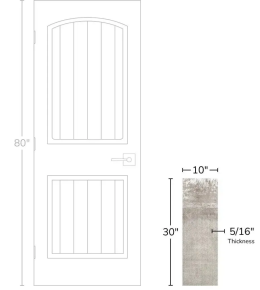

Gray Deco 10x30 Matte Ceramic Tile

[View Product](#)

SKU	ATSTZORGRAB	Material	Ceramic
Item size	9.8x29.5 inch	Thickness	5/16 inch
Tile Finish	Matte	Mounting type	Loose
Coverage	2.008	Priced By	sf
Sold By	box	Pieces Per Box	2
Sq Ft Per Box	4.00	Weight	3.57
Tile Use	Indoor Walls, Shower Walls, Heat areas up to 150F, Commercial walls	Shade Variation	V2 (slight)
Tile Edges	Rectified	Recommended thinset	Laticrete 254 Platinum
Recommended Grout 1	Laticrete Permacolor White	Country of Origin	Spain