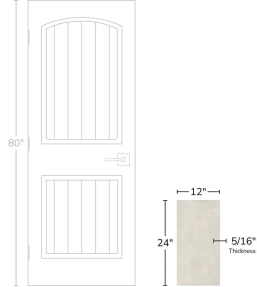

White 12x24 Matte Ceramic Tile

[View Product](#)

SKU	ATSTZWHT1224	Material	Porcelain
Item size	12x24 inch	Thickness	5/16 inch
Tile Finish	Matte	Mounting type	Loose
Coverage	2.000	Priced By	sf
Sold By	box	Pieces Per Box	6
Sq Ft Per Box	12.00	Weight	3.88
Tile Use	Outdoors, Indoor Walls, Light traffic floors, High traffic floors, Shower Walls, Shower Floor, Steam Room, Heat areas up to 150F, Commercial walls, Commercial Floors	Shade Variation	V2 (slight)
Tile Edges	Pressed	Recommended thinset	Laticrete 254 Platinum
Recommended Grout 1	Laticrete Permacolor White	Country of Origin	Spain