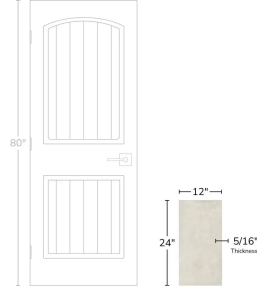

White 12x24 Matte Ceramic Tile

[View Product](#)

SKU	ATSTZWHT1224	Material	Porcelain
Item size	12x24 inch	Thickness	5/16 inch
Tile Finish	Matte	Mounting type	Loose
Coverage	2.000	Priced By	sf
Sold By	box	Pieces Per Box	6
Sq Ft Per Box	12.00	Weight	3.88
Tile Use	Outdoors, Indoor Walls, Light traffic floors, High traffic floors, Shower Walls, Shower Floor, Steam Room, Heat areas up to 150F, Commercial walls, Commercial Floors	Shade Variation	V2 (slight)
Tile Edges	Pressed	Recommended thinset	Laticrete 254 Platinum
Recommended Grout 1	Laticrete Permacolor White	Country of Origin	Spain