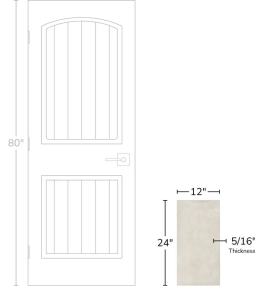

White 12x24 Matte Ceramic Tile

[View Product](#)

SKU	ATSTZWHT1224	Material	Porcelain
Item size	12x24 inch	Thickness	5/16 inch
Tile Finish	Matte	Mounting type	Loose
Coverage	2.000	Priced By	sf
Sold By	box	Pieces Per Box	6
Sq Ft Per Box	12.00	Weight	3.88
Tile Use	Outdoors, Indoor Walls, Light traffic floors, High traffic floors, Shower Walls, Shower Floor, Steam Room, Heat areas up to 150F, Commercial walls, Commercial Floors	Shade Variation	V2 (slight)
Tile Edges	Pressed	Recommended thinset	Laticrete 254 Platinum
Recommended Grout 1	Laticrete Permacolor White	Country of Origin	Spain