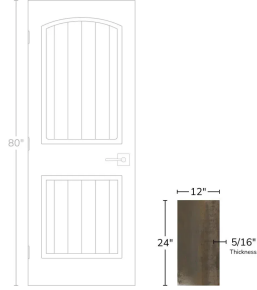

Copper 12x24 Matte Porcelain Tile

[View Product](#)

SKU	ATSTLCOP1224	Material	Porcelain
Item size	12x24 inch	Thickness	5/16 inch
Tile Finish	Matte	Mounting type	Loose
Coverage	2.000	Priced By	sf
Sold By	box	Pieces Per Box	6
Sq Ft Per Box	12.00	Weight	3.88
Tile Use	Outdoors, Indoor Walls, Light traffic floors, High traffic floors, Shower Walls, Shower Floor, Steam Room, Heat areas up to 150F, Commercial walls, Commercial Floors	Shade Variation	V2 (slight)
Tile Edges	Rectified	Recommended thinset	Laticrete 254 Platinum
Recommended Grout 1	Laticrete Permacolor White	Country of Origin	Spain