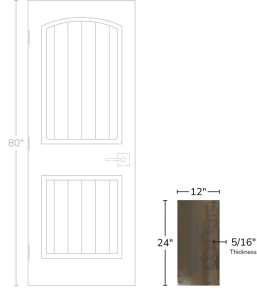

# Copper 12x24 Matte Porcelain Tile

[View Product](#)

SKU	ATSTLCOP1224	Material	Porcelain
Item size	12x24 inch	Thickness	5/16 inch
Tile Finish	Matte	Mounting type	Loose
Coverage	2.000	Priced By	sf
Sold By	box	Pieces Per Box	6
Sq Ft Per Box	12.00	Weight	3.88
Tile Use	Outdoors, Indoor Walls, Light traffic floors, High traffic floors, Shower Walls, Shower Floor, Steam Room, Heat areas up to 150F, Commercial walls, Commercial Floors	Shade Variation	V2 (slight)
Tile Edges	Rectified	Recommended thinset	Laticrete 254 Platinum
Recommended Grout 1	Laticrete Permacolor White	Country of Origin	Spain