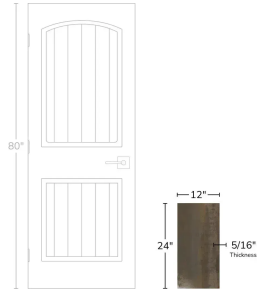

Copper 12x24 Matte Porcelain Tile

[View Product](#)

SKU	ATSTLCOP1224	Material	Porcelain
Item size	12x24 inch	Thickness	5/16 inch
Tile Finish	Matte	Mounting type	Loose
Coverage	2.000	Priced By	sf
Sold By	box	Pieces Per Box	6
Sq Ft Per Box	12.00	Weight	3.88
Tile Use	Outdoors, Indoor Walls, Light traffic floors, High traffic floors, Shower Walls, Shower Floor, Steam Room, Heat areas up to 150F, Commercial walls, Commercial Floors	Shade Variation	V2 (slight)
Tile Edges	Rectified	Recommended thinset	Laticrete 254 Platinum
Recommended Grout 1	Laticrete Permacolor White	Country of Origin	Spain