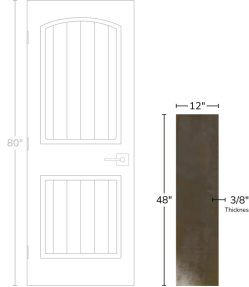

Copper 12x48 Matte Porcelain Tile

[View Product](#)

SKU	ATSTLCOP1248	Material	Porcelain
Item size	11.8x47.2 inch	Thickness	3/8 inch
Tile Finish	Matte	Mounting type	Loose
Coverage	3.868	Priced By	sf
Sold By	box	Pieces Per Box	3
Sq Ft Per Box	11.60	Weight	5.08
Tile Use	Outdoors, Indoor Walls, Light traffic floors, High traffic floors, Shower Walls, Shower Floor, Steam Room, Heat areas up to 150F, Commercial walls, Commercial Floors	Shade Variation	V2 (slight)
Tile Edges	Rectified	Recommended thinset	Laticrete 254 Platinum
Recommended Grout 1	Laticrete Permacolor White	Country of Origin	Spain