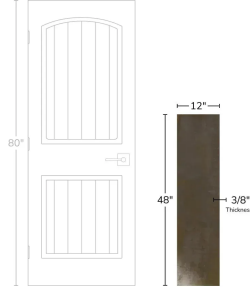

Copper 12x48 Matte Porcelain Tile

[View Product](#)

SKU	ATSTLCOP1248	Material	Porcelain
Item size	11.8x47.2 inch	Thickness	3/8 inch
Tile Finish	Matte	Mounting type	Loose
Coverage	3.868	Priced By	sf
Sold By	box	Pieces Per Box	3
Sq Ft Per Box	11.60	Weight	5.08
Tile Use	Outdoors, Indoor Walls, Light traffic floors, High traffic floors, Shower Walls, Shower Floor, Steam Room, Heat areas up to 150F, Commercial walls, Commercial Floors	Shade Variation	V2 (slight)
Tile Edges	Rectified	Recommended thinset	Laticrete 254 Platinum
Recommended Grout 1	Laticrete Permacolor White	Country of Origin	Spain