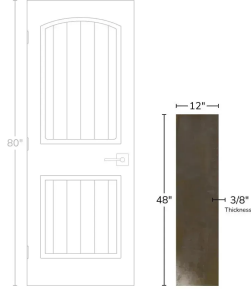

Copper 12x48 Matte Porcelain Tile

[View Product](#)

SKU	ATSTLCOP1248	Material	Porcelain
Item size	11.8x47.2 inch	Thickness	3/8 inch
Tile Finish	Matte	Mounting type	Loose
Coverage	3.868	Priced By	sf
Sold By	box	Pieces Per Box	3
Sq Ft Per Box	11.60	Weight	5.08
Tile Use	Outdoors, Indoor Walls, Light traffic floors, High traffic floors, Shower Walls, Shower Floor, Steam Room, Heat areas up to 150F, Commercial walls, Commercial Floors	Shade Variation	V2 (slight)
Tile Edges	Rectified	Recommended thinset	Laticrete 254 Platinum
Recommended Grout 1	Laticrete Permacolor White	Country of Origin	Spain