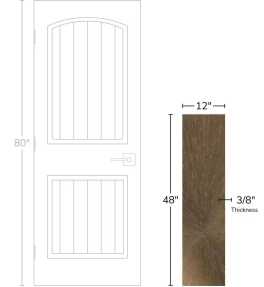

Copper Deco 12x48 Metal Look Porcelain Tile

[View Product](#)

SKU	ATSTLCOPDEC
Item size	11.8x47.2 inch
Tile Finish	Matte
Coverage	3.868
Sold By	box
Sq Ft Per Box	7.74
Tile Use	Indoor Walls, Light traffic floors, Shower Walls, Heat areas up to 150F, Commercial walls
Tile Edges	Rectified
Recommended Grout 1	Laticrete Permacolor White

Material	Porcelain
Thickness	3/8 inch
Mounting type	Loose
Priced By	sf
Pieces Per Box	2
Weight	5.17
Shade Variation	V2 (slight)
Recommended thinset	Laticrete 254 Platinum
Country of Origin	Spain