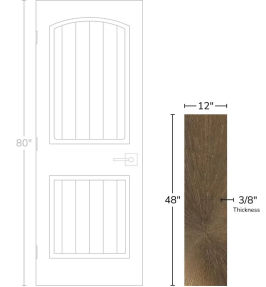

Copper Deco 12x48 Metal Look Porcelain Tile

[View Product](#)

SKU	ATSTLCOPDEC	Material	Porcelain
Item size	11.8x47.2 inch	Thickness	3/8 inch
Tile Finish	Matte	Mounting type	Loose
Coverage	3.868	Priced By	sf
Sold By	box	Pieces Per Box	2
Sq Ft Per Box	7.74	Weight	5.17
Tile Use	Indoor Walls, Light traffic floors, Shower Walls, Heat areas up to 150F, Commercial walls	Shade Variation	V2 (slight)
Tile Edges	Rectified	Recommended thinset	Laticrete 254 Platinum
Recommended Grout 1	Laticrete Permacolor White	Country of Origin	Spain