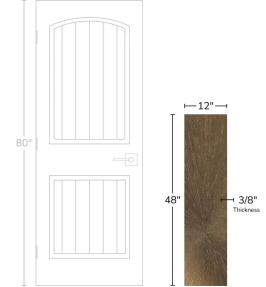

Copper Deco 12x48 Metal Look Porcelain Tile

[View Product](#)

SKU	ATSTLCOPDEC	Material	Porcelain
Item size	11.8x47.2 inch	Thickness	3/8 inch
Tile Finish	Matte	Mounting type	Loose
Coverage	3.868	Priced By	sf
Sold By	box	Pieces Per Box	2
Sq Ft Per Box	7.74	Weight	5.17
Tile Use	Indoor Walls, Light traffic floors, Shower Walls, Heat areas up to 150F, Commercial walls	Shade Variation	V2 (slight)
Tile Edges	Rectified	Recommended thinset	Laticrete 254 Platinum
Recommended Grout 1	Laticrete Permacolor White	Country of Origin	Spain