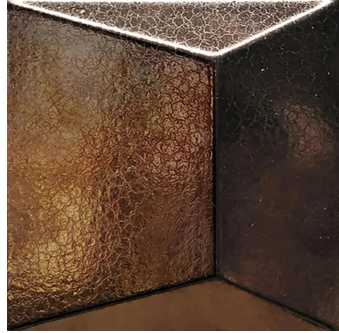

# Copper 5x5 3D Metal Look Polished Porcelain Tile

[View Product](#)

SKU	ATSTLCOPDIM
Item size	4.9x4.9 inch
Tile Finish	Glossy
Coverage	0.167
Sold By	piece
Sq Ft Per Box	5.67
Tile Use	Indoor Walls, Shower Walls, Heat areas up to 150F, Commercial walls
Tile Edges	Pressed
Recommended Grout 1	Laticrete Permacolor White

Material	Porcelain
Thickness	3/4 inch
Mounting type	Loose
Priced By	piece
Pieces Per Box	34
Weight	0.50
Shade Variation	V2 (slight)
Recommended thinset	Laticrete 254 Platinum
Country of Origin	Spain