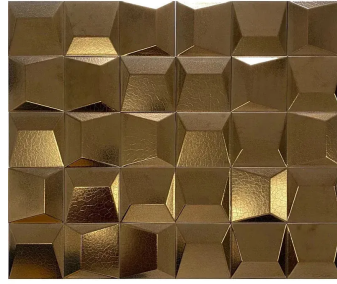

Copper 5x5 3D Metal Look Polished Porcelain Tile

[View Product](#)

SKU	ATSTLCOPDIM
Item size	4.9x4.9 inch
Tile Finish	Glossy
Coverage	0.167
Sold By	piece
Sq Ft Per Box	5.67
Tile Use	Indoor Walls, Shower Walls, Heat areas up to 150F, Commercial walls
Tile Edges	Pressed
Recommended Grout 1	Laticrete Permacolor White

Material	Porcelain
Thickness	3/4 inch
Mounting type	Loose
Priced By	piece
Pieces Per Box	34
Weight	0.50
Shade Variation	V2 (slight)
Recommended thinset	Laticrete 254 Platinum
Country of Origin	Spain