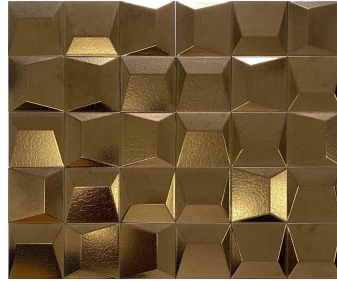

# Copper 5x5 3D Metal Look Polished Porcelain Tile

[View Product](#)

SKU	ATSTLCOPDIM
Item size	4.9x4.9 inch
Tile Finish	Glossy
Coverage	0.167
Sold By	piece
Sq Ft Per Box	5.67
Tile Use	Indoor Walls, Shower Walls, Heat areas up to 150F, Commercial walls
Tile Edges	Pressed
Recommended Grout 1	Laticrete Permacolor White

Material	Porcelain
Thickness	3/4 inch
Mounting type	Loose
Priced By	piece
Pieces Per Box	34
Weight	0.50
Shade Variation	V2 (slight)
Recommended thinset	Laticrete 254 Platinum
Country of Origin	Spain