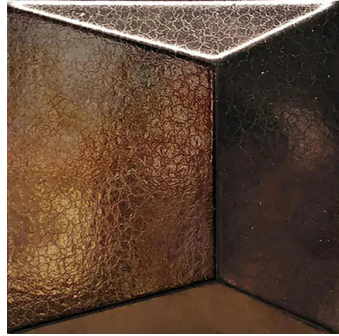

# Copper 5x5 3D Metal Look Polished Porcelain Tile

[View Product](#)

SKU	ATSTLCOPDIM
Item size	4.9x4.9 inch
Tile Finish	Glossy
Coverage	0.167
Sold By	piece
Sq Ft Per Box	5.67
Tile Use	Indoor Walls, Shower Walls, Heat areas up to 150F, Commercial walls
Tile Edges	Pressed
Recommended Grout 1	Laticrete Permacolor White

Material	Porcelain
Thickness	3/4 inch
Mounting type	Loose
Priced By	piece
Pieces Per Box	34
Weight	0.50
Shade Variation	V2 (slight)
Recommended thinset	Laticrete 254 Platinum
Country of Origin	Spain