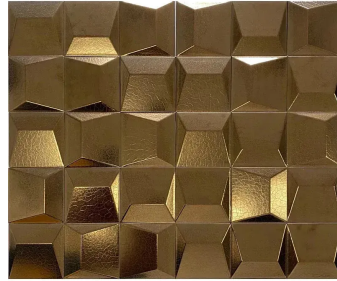

# Copper 5x5 3D Metal Look Polished Porcelain Tile

[View Product](#)

SKU	ATSTLCOPDIM
Item size	4.9x4.9 inch
Tile Finish	Glossy
Coverage	0.167
Sold By	piece
Sq Ft Per Box	5.67
Tile Use	Indoor Walls, Shower Walls, Heat areas up to 150F, Commercial walls
Tile Edges	Pressed
Recommended Grout 1	Laticrete Permacolor White

Material	Porcelain
Thickness	3/4 inch
Mounting type	Loose
Priced By	piece
Pieces Per Box	34
Weight	0.50
Shade Variation	V2 (slight)
Recommended thinset	Laticrete 254 Platinum
Country of Origin	Spain