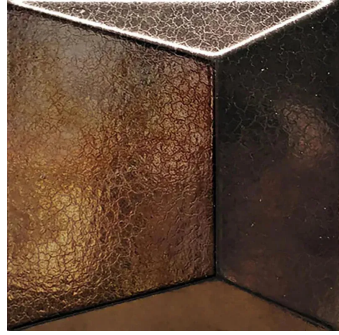

Copper 5x5 3D Metal Look Polished Porcelain Tile

[View Product](#)

SKU	ATSTLCOPDIM
Item size	4.9x4.9 inch
Tile Finish	Glossy
Coverage	0.167
Sold By	piece
Sq Ft Per Box	5.67
Tile Use	Indoor Walls, Shower Walls, Heat areas up to 150F, Commercial walls
Tile Edges	Pressed
Recommended Grout 1	Laticrete Permacolor White

Material	Porcelain
Thickness	3/4 inch
Mounting type	Loose
Priced By	piece
Pieces Per Box	34
Weight	0.50
Shade Variation	V2 (slight)
Recommended thinset	Laticrete 254 Platinum
Country of Origin	Spain