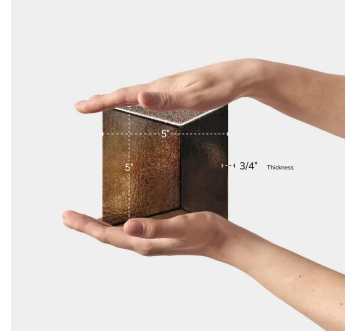

Copper 5x5 3D Metal Look Polished Porcelain Tile

[View Product](#)

SKU	ATSTLCOPDIM
Item size	4.9x4.9 inch
Tile Finish	Glossy
Coverage	0.167
Sold By	piece
Sq Ft Per Box	5.67
Tile Use	Indoor Walls, Shower Walls, Heat areas up to 150F, Commercial walls
Tile Edges	Pressed
Recommended Grout 1	Laticrete Permacolor White

Material	Porcelain
Thickness	3/4 inch
Mounting type	Loose
Priced By	piece
Pieces Per Box	34
Weight	0.50
Shade Variation	V2 (slight)
Recommended thinset	Laticrete 254 Platinum
Country of Origin	Spain