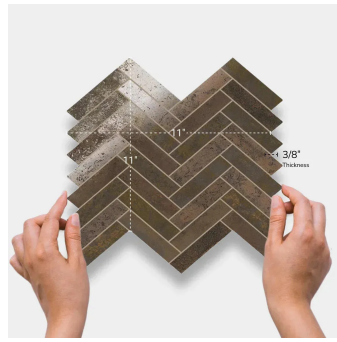

Copper Herringbone Matte Porcelain Mosaic Tile

[View Product](#)

SKU	ATSTLCOPHER
Item size	11x11 inch
Tile Finish	Matte
Coverage	0.840
Sold By	sheet
Sq Ft Per Box	5.88
Tile Use	Outdoors, Indoor Walls, Light traffic floors, High traffic floors, Shower Walls, Shower Floor, Steam Room, Swimming Pool, Heat areas up to 150F, Commercial walls, Commercial Floors
Tile Edges	Rectified
Recommended Grout 1	Laticrete Permacolor White

Material	Porcelain
Thickness	3/8 inch
Mounting type	Mesh Mounted
Priced By	sheet
Pieces Per Box	7
Weight	3.00
Shade Variation	V2 (slight)
Recommended thinset	Laticrete 254 Platinum
Country of Origin	Spain