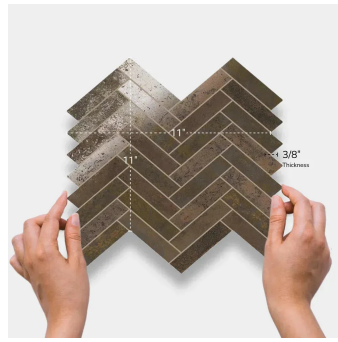

# Copper Herringbone Matte Porcelain Mosaic Tile

[View Product](#)

SKU	ATSTLCOPHER
Item size	11x11 inch
Tile Finish	Matte
Coverage	0.840
Sold By	sheet
Sq Ft Per Box	5.88
Tile Use	Outdoors, Indoor Walls, Light traffic floors, High traffic floors, Shower Walls, Shower Floor, Steam Room, Swimming Pool, Heat areas up to 150F, Commercial walls, Commercial Floors
Tile Edges	Rectified
Recommended Grout 1	Laticrete Permacolor White

Material	Porcelain
Thickness	3/8 inch
Mounting type	Mesh Mounted
Priced By	sheet
Pieces Per Box	7
Weight	3.00
Shade Variation	V2 (slight)
Recommended thinset	Laticrete 254 Platinum
Country of Origin	Spain