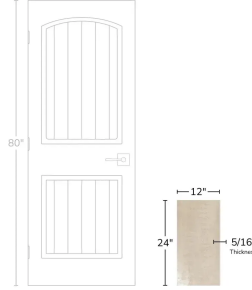

# Beige 12x24 Matte Porcelain Tile

[View Product](#)

SKU	ATSTLSND1224	Material	Porcelain
Item size	12x24 inch	Thickness	5/16 inch
Tile Finish	Matte	Mounting type	Loose
Coverage	2.000	Priced By	sf
Sold By	box	Pieces Per Box	6
Sq Ft Per Box	12.00	Weight	3.88
Tile Use	Outdoors, Indoor Walls, Light traffic floors, High traffic floors, Shower Walls, Shower Floor, Steam Room, Heat areas up to 150F, Commercial walls, Commercial Floors	Shade Variation	V2 (slight)
Tile Edges	Pressed	Recommended thinset	Laticrete 254 Platinum
Recommended Grout 1	Laticrete Permacolor Antique White	Country of Origin	Spain