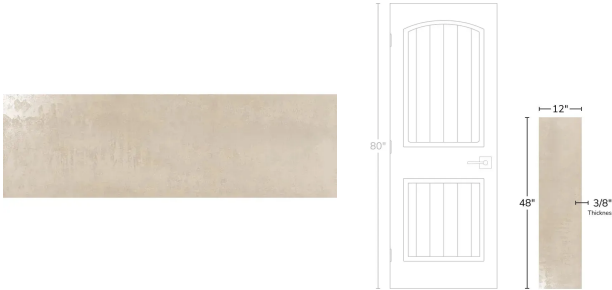

# Beige 12x48 Matte Porcelain Tile

[View Product](#)

SKU	ATSTLSND1248	Material	Porcelain
Item size	11.8x47.2 inch	Thickness	3/8 inch
Tile Finish	Matte	Mounting type	Loose
Coverage	3.868	Priced By	sf
Sold By	box	Pieces Per Box	3
Sq Ft Per Box	11.60	Weight	5.08
Tile Use	Outdoors, Indoor Walls, Light traffic floors, High traffic floors, Shower Walls, Shower Floor, Steam Room, Heat areas up to 150F, Commercial walls, Commercial Floors	Shade Variation	V2 (slight)
Tile Edges	Rectified	Recommended thinset	Laticrete 254 Platinum
Recommended Grout 1	Laticrete Permacolor Antique White	Country of Origin	Spain