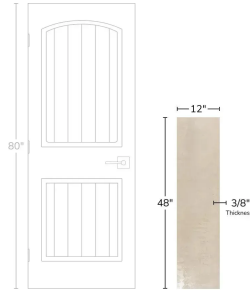

Beige 12x48 Matte Porcelain Tile

[View Product](#)

| | | | |
|---------------------|---|---------------------|------------------------|
| SKU | ATSTLSND1248 | Material | Porcelain |
| Item size | 11.8x47.2 inch | Thickness | 3/8 inch |
| Tile Finish | Matte | Mounting type | Loose |
| Coverage | 3.868 | Priced By | sf |
| Sold By | box | Pieces Per Box | 3 |
| Sq Ft Per Box | 11.60 | Weight | 5.08 |
| Tile Use | Outdoors, Indoor Walls, Light traffic floors, High traffic floors, Shower Walls, Shower Floor, Steam Room, Heat areas up to 150F, Commercial walls, Commercial Floors | Shade Variation | V2 (slight) |
| Tile Edges | Rectified | Recommended thinset | Laticrete 254 Platinum |
| Recommended Grout 1 | Laticrete Permacolor Antique White | Country of Origin | Spain |