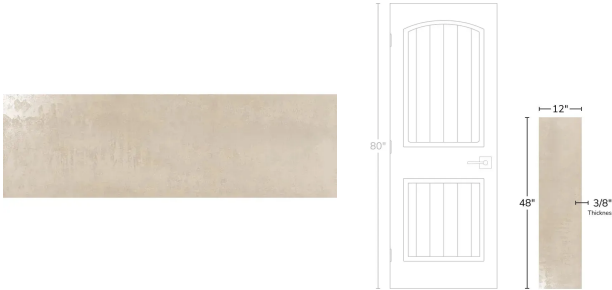

Beige 12x48 Matte Porcelain Tile

[View Product](#)

SKU	ATSTLSND1248	Material	Porcelain
Item size	11.8x47.2 inch	Thickness	3/8 inch
Tile Finish	Matte	Mounting type	Loose
Coverage	3.868	Priced By	sf
Sold By	box	Pieces Per Box	3
Sq Ft Per Box	11.60	Weight	5.08
Tile Use	Outdoors, Indoor Walls, Light traffic floors, High traffic floors, Shower Walls, Shower Floor, Steam Room, Heat areas up to 150F, Commercial walls, Commercial Floors	Shade Variation	V2 (slight)
Tile Edges	Rectified	Recommended thinset	Laticrete 254 Platinum
Recommended Grout 1	Laticrete Permacolor Antique White	Country of Origin	Spain