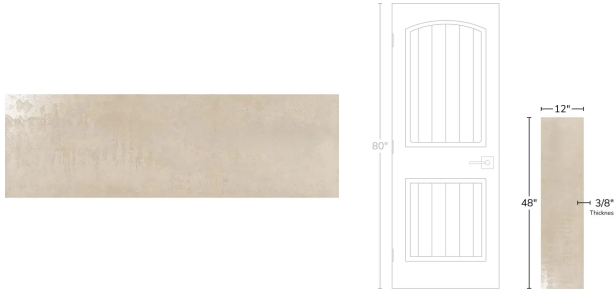

# Beige 12x48 Matte Porcelain Tile

[View Product](#)

SKU	ATSTLSND1248	Material	Porcelain
Item size	11.8x47.2 inch	Thickness	3/8 inch
Tile Finish	Matte	Mounting type	Loose
Coverage	3.868	Priced By	sf
Sold By	box	Pieces Per Box	3
Sq Ft Per Box	11.60	Weight	5.08
Tile Use	Outdoors, Indoor Walls, Light traffic floors, High traffic floors, Shower Walls, Shower Floor, Steam Room, Heat areas up to 150F, Commercial walls, Commercial Floors	Shade Variation	V2 (slight)
Tile Edges	Rectified	Recommended thinset	Laticrete 254 Platinum
Recommended Grout 1	Laticrete Permacolor Antique White	Country of Origin	Spain