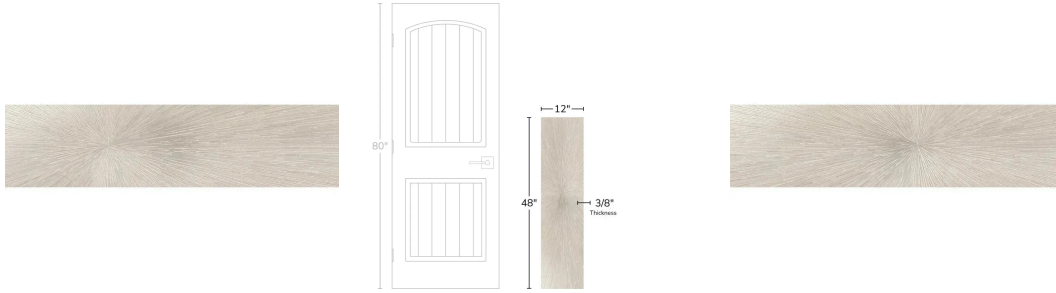

# Beige Deco 12x48 Metal Look Porcelain Tile

[View Product](#)

SKU	ATSTLSNDDEC
Item size	11.8x47.2 inch
Tile Finish	Matte
Coverage	3.868
Sold By	box
Sq Ft Per Box	7.74
Tile Use	Indoor Walls, Light traffic floors, Shower Walls, Heat areas up to 150F, Commercial walls
Tile Edges	Rectified
Recommended Grout 1	Laticrete Permacolor White

Material	Porcelain
Thickness	3/8 inch
Mounting type	Loose
Priced By	sf
Pieces Per Box	2
Weight	5.17
Shade Variation	V2 (slight)
Recommended thinset	Laticrete 254 Platinum
Country of Origin	Spain