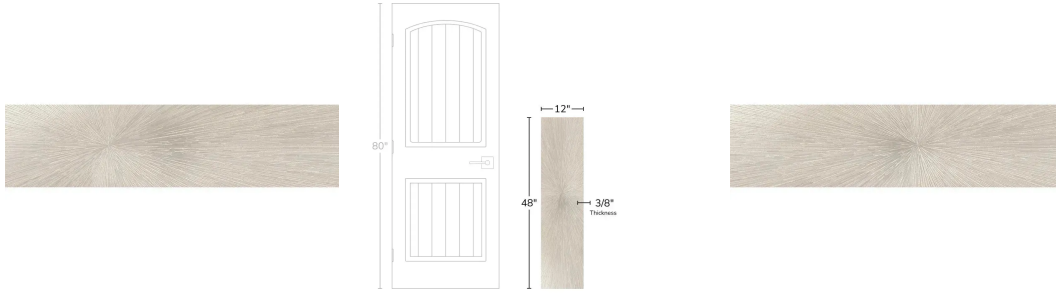

# Beige Deco 12x48 Metal Look Porcelain Tile

[View Product](#)

SKU	ATSTLSNDDEC	Material	Porcelain
Item size	11.8x47.2 inch	Thickness	3/8 inch
Tile Finish	Matte	Mounting type	Loose
Coverage	3.868	Priced By	sf
Sold By	box	Pieces Per Box	2
Sq Ft Per Box	7.74	Weight	5.17
Tile Use	Indoor Walls, Light traffic floors, Shower Walls, Heat areas up to 150F, Commercial walls	Shade Variation	V2 (slight)
Tile Edges	Rectified	Recommended thinset	Laticrete 254 Platinum
Recommended Grout 1	Laticrete Permacolor White	Country of Origin	Spain