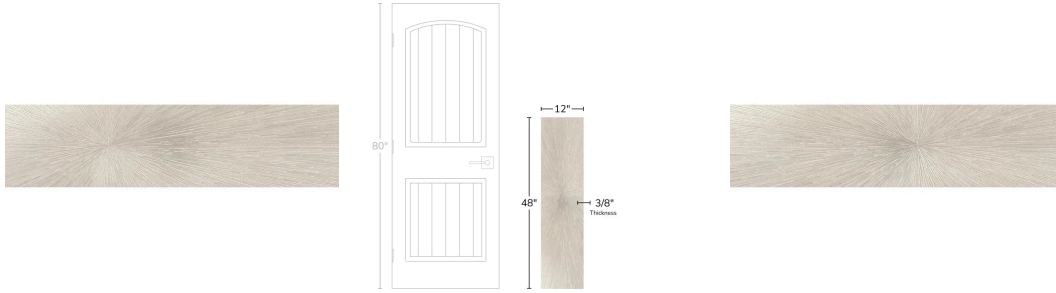

Beige Deco 12x48 Metal Look Porcelain Tile

[View Product](#)

SKU	ATSTLSNDDEC	Material	Porcelain
Item size	11.8x47.2 inch	Thickness	3/8 inch
Tile Finish	Matte	Mounting type	Loose
Coverage	3.868	Priced By	sf
Sold By	box	Pieces Per Box	2
Sq Ft Per Box	7.74	Weight	5.17
Tile Use	Indoor Walls, Light traffic floors, Shower Walls, Heat areas up to 150F, Commercial walls	Shade Variation	V2 (slight)
Tile Edges	Rectified	Recommended thinset	Laticrete 254 Platinum
Recommended Grout 1	Laticrete Permacolor White	Country of Origin	Spain