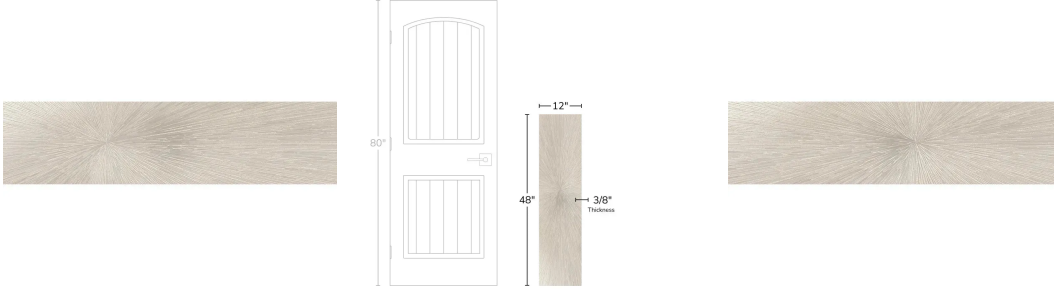

Beige Deco 12x48 Metal Look Porcelain Tile

[View Product](#)

SKU	ATSTLSNDDEC	Material	Porcelain
Item size	11.8x47.2 inch	Thickness	3/8 inch
Tile Finish	Matte	Mounting type	Loose
Coverage	3.868	Priced By	sf
Sold By	box	Pieces Per Box	2
Sq Ft Per Box	7.74	Weight	5.17
Tile Use	Indoor Walls, Light traffic floors, Shower Walls, Heat areas up to 150F, Commercial walls	Shade Variation	V2 (slight)
Tile Edges	Rectified	Recommended thinset	Laticrete 254 Platinum
Recommended Grout 1	Laticrete Permacolor White	Country of Origin	Spain