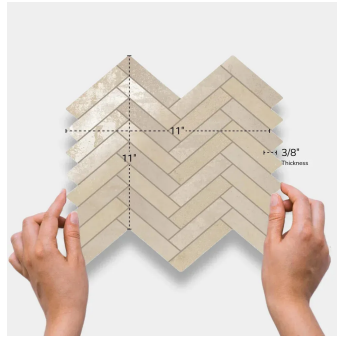

# Beige Herringbone Matte Porcelain Mosaic Tile

[View Product](#)

SKU	ATSTLSNDHER
Item size	11x11 inch
Tile Finish	Matte
Coverage	0.840
Sold By	sheet
Sq Ft Per Box	5.88
Tile Use	Outdoors, Indoor Walls, Light traffic floors, High traffic floors, Shower Walls, Shower Floor, Steam Room, Swimming Pool, Heat areas up to 150F, Commercial walls, Commercial Floors
Tile Edges	Rectified
Recommended Grout 1	Laticrete Permacolor Antique White

Material	Porcelain
Thickness	3/8 inch
Mounting type	Mesh Mounted
Priced By	sheet
Pieces Per Box	7
Weight	3.00
Shade Variation	V2 (slight)
Recommended thinset	Laticrete 254 Platinum
Country of Origin	Spain