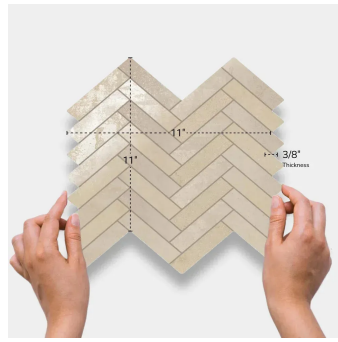

Beige Herringbone Matte Porcelain Mosaic Tile

[View Product](#)

SKU	ATSTLSNDHER
Item size	11x11 inch
Tile Finish	Matte
Coverage	0.840
Sold By	sheet
Sq Ft Per Box	5.88
Tile Use	Outdoors, Indoor Walls, Light traffic floors, High traffic floors, Shower Walls, Shower Floor, Steam Room, Swimming Pool, Heat areas up to 150F, Commercial walls, Commercial Floors
Tile Edges	Rectified
Recommended Grout 1	Laticrete Permacolor Antique White

Material	Porcelain
Thickness	3/8 inch
Mounting type	Mesh Mounted
Priced By	sheet
Pieces Per Box	7
Weight	3.00
Shade Variation	V2 (slight)
Recommended thinset	Laticrete 254 Platinum
Country of Origin	Spain