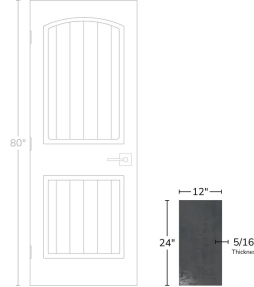

Gray 12x24 Matte Porcelain Tile

[View Product](#)

SKU	ATSTLSTE1224	Material	Porcelain
Item size	12x24 inch	Thickness	5/16 inch
Tile Finish	Matte	Mounting type	Loose
Coverage	2.000	Priced By	sf
Sold By	box	Pieces Per Box	6
Sq Ft Per Box	12.00	Weight	3.88
Tile Use	Outdoors, Indoor Walls, Light traffic floors, High traffic floors, Shower Walls, Shower Floor, Steam Room, Heat areas up to 150F, Commercial walls, Commercial Floors	Shade Variation	V2 (slight)
Tile Edges	Pressed	Recommended thinset	Laticrete 254 Platinum
Recommended Grout 1	Laticrete Permacolor Raven Black	Country of Origin	Spain