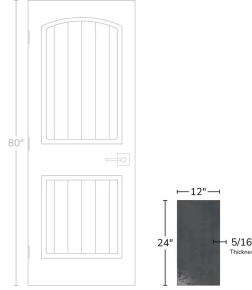

Gray 12x24 Matte Porcelain Tile

[View Product](#)

SKU	ATSTLSTE1224
Item size	12x24 inch
Tile Finish	Matte
Coverage	2.000
Sold By	box
Sq Ft Per Box	12.00
Tile Use	Outdoors, Indoor Walls, Light traffic floors, High traffic floors, Shower Walls, Shower Floor, Steam Room, Heat areas up to 150F, Commercial walls, Commercial Floors
Tile Edges	Pressed
Recommended Grout 1	Laticrete Permacolor Raven Black

Material	Porcelain
Thickness	5/16 inch
Mounting type	Loose
Priced By	sf
Pieces Per Box	6
Weight	3.88
Shade Variation	V2 (slight)
Recommended thinset	Laticrete 254 Platinum
Country of Origin	Spain