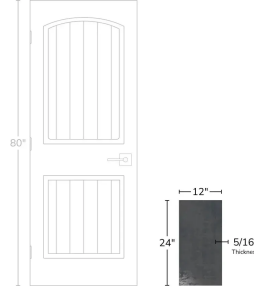

Gray 12x24 Matte Porcelain Tile

[View Product](#)

SKU	ATSTLSTE1224	Material	Porcelain
Item size	12x24 inch	Thickness	5/16 inch
Tile Finish	Matte	Mounting type	Loose
Coverage	2.000	Priced By	sf
Sold By	box	Pieces Per Box	6
Sq Ft Per Box	12.00	Weight	3.88
Tile Use	Outdoors, Indoor Walls, Light traffic floors, High traffic floors, Shower Walls, Shower Floor, Steam Room, Heat areas up to 150F, Commercial walls, Commercial Floors	Shade Variation	V2 (slight)
Tile Edges	Pressed	Recommended thinset	Laticrete 254 Platinum
Recommended Grout 1	Laticrete Permacolor Raven Black	Country of Origin	Spain