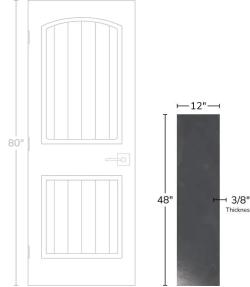

Gray 12x48 Matte Porcelain Tile

[View Product](#)

SKU	ATSTLSTE1248	Material	Porcelain
Item size	11.8x47.2 inch	Thickness	3/8 inch
Tile Finish	Matte	Mounting type	Loose
Coverage	3.868	Priced By	sf
Sold By	box	Pieces Per Box	3
Sq Ft Per Box	11.60	Weight	5.08
Tile Use	Outdoors, Indoor Walls, Light traffic floors, High traffic floors, Shower Walls, Shower Floor, Steam Room, Heat areas up to 150F, Commercial walls, Commercial Floors	Shade Variation	V2 (slight)
Tile Edges	Rectified	Recommended thinset	Laticrete 254 Platinum
Recommended Grout 1	Laticrete Permacolor Raven Black	Country of Origin	Spain