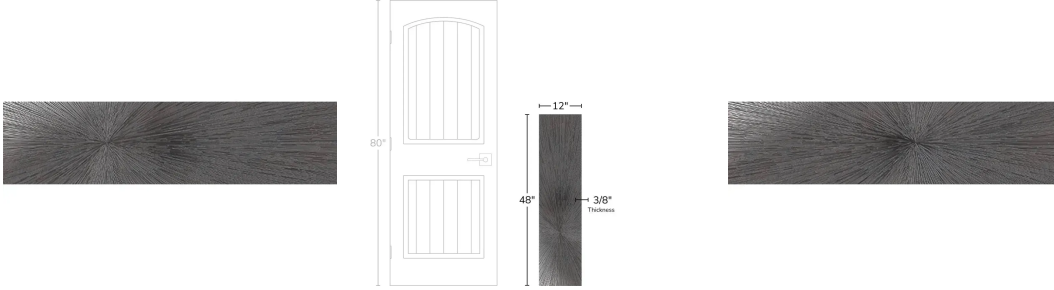

Gray Deco 12x48 Metal Look Porcelain Tile

[View Product](#)

SKU	ATSTLSTEDEC	Material	Porcelain
Item size	11.8x47.2 inch	Thickness	3/8 inch
Tile Finish	Matte	Mounting type	Loose
Coverage	3.868	Priced By	sf
Sold By	box	Pieces Per Box	2
Sq Ft Per Box	7.74	Weight	5.17
Tile Use	Indoor Walls, Light traffic floors, Shower Walls, Heat areas up to 150F, Commercial walls	Shade Variation	V2 (slight)
Tile Edges	Rectified	Recommended thinset	Laticrete 254 Platinum
Recommended Grout 1	Laticrete Permacolor White	Country of Origin	Spain