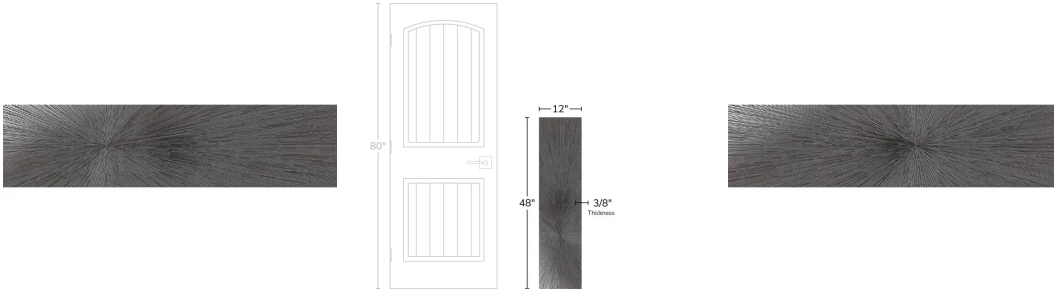

Gray Deco 12x48 Metal Look Porcelain Tile

[View Product](#)

| | | | |
|---------------------|-------------------------------------------------------------------------------------------|---------------------|------------------------|
| SKU | ATSTLSTEDEC | Material | Porcelain |
| Item size | 11.8x47.2 inch | Thickness | 3/8 inch |
| Tile Finish | Matte | Mounting type | Loose |
| Coverage | 3.868 | Priced By | sf |
| Sold By | box | Pieces Per Box | 2 |
| Sq Ft Per Box | 7.74 | Weight | 5.17 |
| Tile Use | Indoor Walls, Light traffic floors, Shower Walls, Heat areas up to 150F, Commercial walls | Shade Variation | V2 (slight) |
| Tile Edges | Rectified | Recommended thinset | Laticrete 254 Platinum |
| Recommended Grout 1 | Laticrete Permacolor White | Country of Origin | Spain |