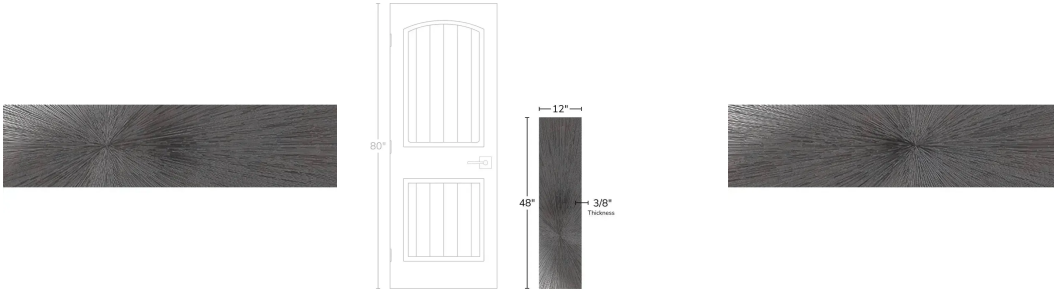

# Gray Deco 12x48 Metal Look Porcelain Tile

[View Product](#)

SKU	ATSTLSTEDEC
Item size	11.8x47.2 inch
Tile Finish	Matte
Coverage	3.868
Sold By	box
Sq Ft Per Box	7.74
Tile Use	Indoor Walls, Light traffic floors, Shower Walls, Heat areas up to 150F, Commercial walls
Tile Edges	Rectified
Recommended Grout 1	Laticrete Permacolor White

Material	Porcelain
Thickness	3/8 inch
Mounting type	Loose
Priced By	sf
Pieces Per Box	2
Weight	5.17
Shade Variation	V2 (slight)
Recommended thinset	Laticrete 254 Platinum
Country of Origin	Spain