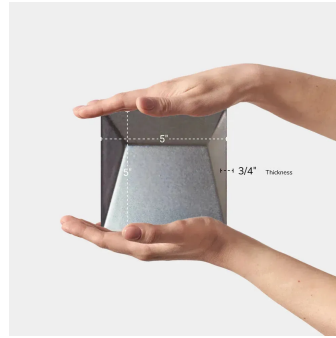

Gray 5x5 3D Metal Look Polished Porcelain Tile

[View Product](#)

SKU	ATSTLSTEDIM
Item size	4.9x4.9 inch
Tile Finish	Matte
Coverage	0.167
Sold By	piece
Sq Ft Per Box	5.67
Tile Use	Indoor Walls, Shower Walls, Heat areas up to 150F, Commercial walls
Tile Edges	Pressed
Recommended Grout 1	Laticrete Permacolor Raven Black

Material	Porcelain
Thickness	3/4 inch
Mounting type	Loose
Priced By	piece
Pieces Per Box	34
Weight	0.50
Shade Variation	V2 (slight)
Recommended thinset	Laticrete 254 Platinum
Country of Origin	Spain