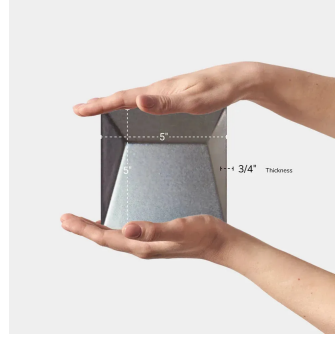

Gray 5x5 3D Metal Look Polished Porcelain Tile

[View Product](#)

SKU	ATSTLSTEDIM	Material	Porcelain
Item size	4.9x4.9 inch	Thickness	3/4 inch
Tile Finish	Matte	Mounting type	Loose
Coverage	0.167	Priced By	piece
Sold By	piece	Pieces Per Box	34
Sq Ft Per Box	5.67	Weight	0.50
Tile Use	Indoor Walls, Shower Walls, Heat areas up to 150F, Commercial walls	Shade Variation	V2 (slight)
Tile Edges	Pressed	Recommended thinset	Laticrete 254 Platinum
Recommended Grout 1	Laticrete Permacolor Raven Black	Country of Origin	Spain