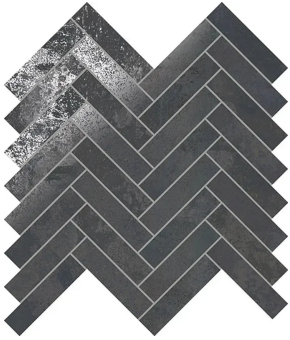

# Gray Herringbone Matte Porcelain Mosaic Tile

[View Product](#)

SKU	ATSTLSTEHER	Material	Porcelain
Item size	11x11 inch	Thickness	3/8 inch
Tile Finish	Matte	Mounting type	Mesh Mounted
Coverage	0.840	Priced By	sheet
Sold By	sheet	Pieces Per Box	7
Sq Ft Per Box	5.88	Weight	3.00
Tile Use	Outdoors, Indoor Walls, Light traffic floors, High traffic floors, Shower Walls, Shower Floor, Steam Room, Swimming Pool, Heat areas up to 150F, Commercial walls, Commercial Floors	Shade Variation	V2 (slight)
Tile Edges	Rectified	Recommended thinset	Laticrete 254 Platinum
Recommended Grout 1	Laticrete Permacolor Raven Black	Country of Origin	Spain