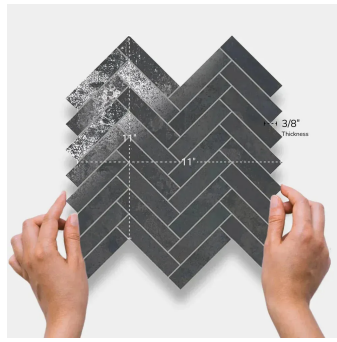

Gray Herringbone Matte Porcelain Mosaic Tile

[View Product](#)

SKU	ATSTLSTEHER
Item size	11x11 inch
Tile Finish	Matte
Coverage	0.840
Sold By	sheet
Sq Ft Per Box	5.88
Tile Use	Outdoors, Indoor Walls, Light traffic floors, High traffic floors, Shower Walls, Shower Floor, Steam Room, Swimming Pool, Heat areas up to 150F, Commercial walls, Commercial Floors
Tile Edges	Rectified
Recommended Grout 1	Laticrete Permacolor Raven Black

Material	Porcelain
Thickness	3/8 inch
Mounting type	Mesh Mounted
Priced By	sheet
Pieces Per Box	7
Weight	3.00
Shade Variation	V2 (slight)
Recommended thinset	Laticrete 254 Platinum
Country of Origin	Spain