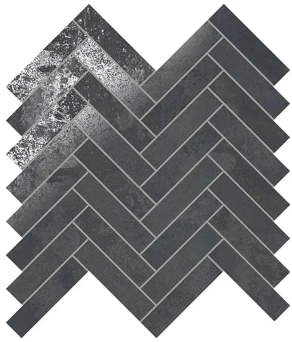

Gray Herringbone Matte Porcelain Mosaic Tile

[View Product](#)

SKU	ATSTLSTEHER
Item size	11x11 inch
Tile Finish	Matte
Coverage	0.840
Sold By	sheet
Sq Ft Per Box	5.88
Tile Use	Outdoors, Indoor Walls, Light traffic floors, High traffic floors, Shower Walls, Shower Floor, Steam Room, Swimming Pool, Heat areas up to 150F, Commercial walls, Commercial Floors
Tile Edges	Rectified
Recommended Grout 1	Laticrete Permacolor Raven Black

Material	Porcelain
Thickness	3/8 inch
Mounting type	Mesh Mounted
Priced By	sheet
Pieces Per Box	7
Weight	3.00
Shade Variation	V2 (slight)
Recommended thinset	Laticrete 254 Platinum
Country of Origin	Spain