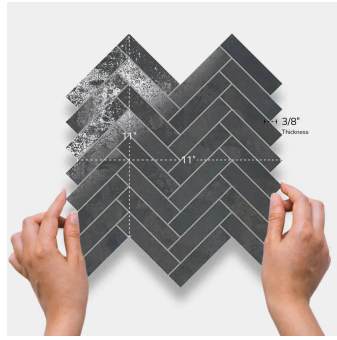

# Gray Herringbone Matte Porcelain Mosaic Tile

[View Product](#)

SKU	ATSTLSTEHER	Material	Porcelain
Item size	11x11 inch	Thickness	3/8 inch
Tile Finish	Matte	Mounting type	Mesh Mounted
Coverage	0.840	Priced By	sheet
Sold By	sheet	Pieces Per Box	7
Sq Ft Per Box	5.88	Weight	3.00
Tile Use	Outdoors, Indoor Walls, Light traffic floors, High traffic floors, Shower Walls, Shower Floor, Steam Room, Swimming Pool, Heat areas up to 150F, Commercial walls, Commercial Floors	Shade Variation	V2 (slight)
Tile Edges	Rectified	Recommended thinset	Laticrete 254 Platinum
Recommended Grout 1	Laticrete Permacolor Raven Black	Country of Origin	Spain