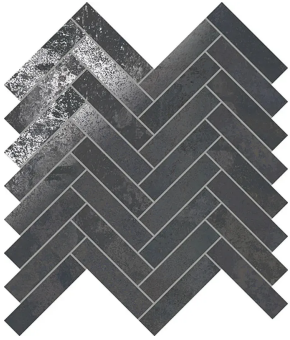

Gray Herringbone Matte Porcelain Mosaic Tile

[View Product](#)

SKU	ATSTLSTEHER	Material	Porcelain
Item size	11x11 inch	Thickness	3/8 inch
Tile Finish	Matte	Mounting type	Mesh Mounted
Coverage	0.840	Priced By	sheet
Sold By	sheet	Pieces Per Box	7
Sq Ft Per Box	5.88	Weight	3.00
Tile Use	Outdoors, Indoor Walls, Light traffic floors, High traffic floors, Shower Walls, Shower Floor, Steam Room, Swimming Pool, Heat areas up to 150F, Commercial walls, Commercial Floors	Shade Variation	V2 (slight)
Tile Edges	Rectified	Recommended thinset	Laticrete 254 Platinum
Recommended Grout 1	Laticrete Permacolor Raven Black	Country of Origin	Spain