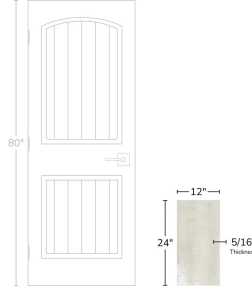

White 12x24 Matte Porcelain Tile

[View Product](#)

SKU	ATSTLWHT1224	Material	Porcelain
Item size	12x24 inch	Thickness	5/16 inch
Tile Finish	Matte	Mounting type	Loose
Coverage	2.000	Priced By	sf
Sold By	box	Pieces Per Box	6
Sq Ft Per Box	12.00	Weight	3.88
Tile Use	Outdoors, Indoor Walls, Light traffic floors, High traffic floors, Shower Walls, Shower Floor, Steam Room, Heat areas up to 150F, Commercial walls, Commercial Floors	Shade Variation	V2 (slight)
Tile Edges	Pressed	Recommended thinset	Laticrete 254 Platinum
Recommended Grout 1	Laticrete Permacolor White	Country of Origin	Spain