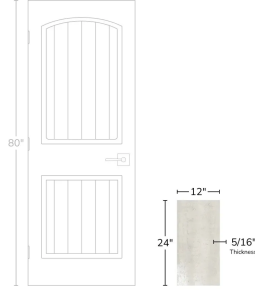

White 12x24 Matte Porcelain Tile

[View Product](#)

SKU	ATSTLWHT1224	Material	Porcelain
Item size	12x24 inch	Thickness	5/16 inch
Tile Finish	Matte	Mounting type	Loose
Coverage	2.000	Priced By	sf
Sold By	box	Pieces Per Box	6
Sq Ft Per Box	12.00	Weight	3.88
Tile Use	Outdoors, Indoor Walls, Light traffic floors, High traffic floors, Shower Walls, Shower Floor, Steam Room, Heat areas up to 150F, Commercial walls, Commercial Floors	Shade Variation	V2 (slight)
Tile Edges	Pressed	Recommended thinset	Laticrete 254 Platinum
Recommended Grout 1	Laticrete Permacolor White	Country of Origin	Spain