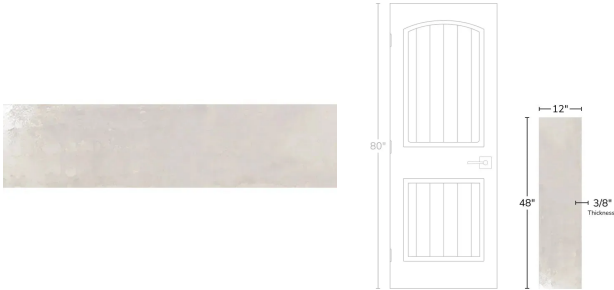

White 12x48 Matte Porcelain Tile

[View Product](#)

SKU	ATSTLWHT1248	Material	Porcelain
Item size	11.8x47.2 inch	Thickness	3/8 inch
Tile Finish	Matte	Mounting type	Loose
Coverage	3.868	Priced By	sf
Sold By	box	Pieces Per Box	3
Sq Ft Per Box	11.60	Weight	5.08
Tile Use	Outdoors, Indoor Walls, Light traffic floors, High traffic floors, Shower Walls, Shower Floor, Steam Room, Heat areas up to 150F, Commercial walls, Commercial Floors	Shade Variation	V2 (slight)
Tile Edges	Rectified	Recommended thinset	Laticrete 254 Platinum
Recommended Grout 1	Laticrete Permacolor White	Country of Origin	Spain