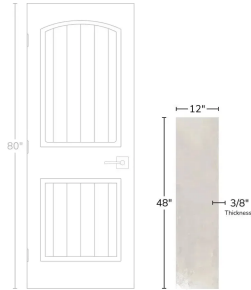

White 12x48 Matte Porcelain Tile

[View Product](#)

SKU	ATSTLWHT1248	Material	Porcelain
Item size	11.8x47.2 inch	Thickness	3/8 inch
Tile Finish	Matte	Mounting type	Loose
Coverage	3.868	Priced By	sf
Sold By	box	Pieces Per Box	3
Sq Ft Per Box	11.60	Weight	5.08
Tile Use	Outdoors, Indoor Walls, Light traffic floors, High traffic floors, Shower Walls, Shower Floor, Steam Room, Heat areas up to 150F, Commercial walls, Commercial Floors	Shade Variation	V2 (slight)
Tile Edges	Rectified	Recommended thinset	Laticrete 254 Platinum
Recommended Grout 1	Laticrete Permacolor White	Country of Origin	Spain