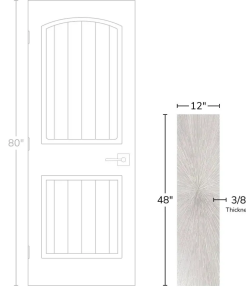

White Deco 12x48 Metal Look Porcelain Tile

[View Product](#)

SKU	ATSTLWHTDEC	Material	Porcelain
Item size	11.8x47.2 inch	Thickness	3/8 inch
Tile Finish	Matte	Mounting type	Loose
Coverage	3.868	Priced By	sf
Sold By	box	Pieces Per Box	2
Sq Ft Per Box	7.74	Weight	5.17
Tile Use	Indoor Walls, Light traffic floors, Shower Walls, Heat areas up to 150F, Commercial walls	Shade Variation	V2 (slight)
Tile Edges	Rectified	Recommended thinset	Laticrete 254 Platinum
Recommended Grout 1	Laticrete Permacolor White	Country of Origin	Spain