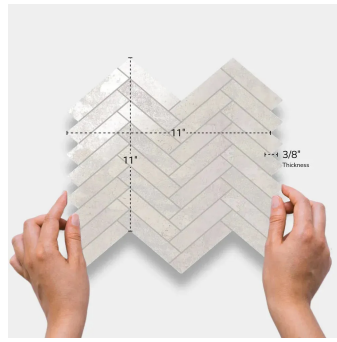

White Herringbone Matte Porcelain Mosaic Tile

[View Product](#)

SKU	ATSTLWHTHER
Item size	11x11 inch
Tile Finish	Matte
Coverage	0.840
Sold By	sheet
Sq Ft Per Box	5.88
Tile Use	Outdoors, Indoor Walls, Light traffic floors, High traffic floors, Shower Walls, Shower Floor, Steam Room, Swimming Pool, Heat areas up to 150F, Commercial walls, Commercial Floors
Tile Edges	Rectified
Recommended Grout 1	Laticrete Permacolor White

Material	Porcelain
Thickness	3/8 inch
Mounting type	Mesh Mounted
Priced By	sheet
Pieces Per Box	7
Weight	3.00
Shade Variation	V2 (slight)
Recommended thinset	Laticrete 254 Platinum
Country of Origin	Spain