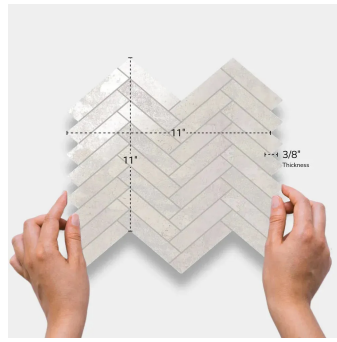

White Herringbone Matte Porcelain Mosaic Tile

[View Product](#)

SKU	ATSTLWHTHER	Material	Porcelain
Item size	11x11 inch	Thickness	3/8 inch
Tile Finish	Matte	Mounting type	Mesh Mounted
Coverage	0.840	Priced By	sheet
Sold By	sheet	Pieces Per Box	7
Sq Ft Per Box	5.88	Weight	3.00
Tile Use	Outdoors, Indoor Walls, Light traffic floors, High traffic floors, Shower Walls, Shower Floor, Steam Room, Swimming Pool, Heat areas up to 150F, Commercial walls, Commercial Floors	Shade Variation	V2 (slight)
Tile Edges	Rectified	Recommended thinset	Laticrete 254 Platinum
Recommended Grout 1	Laticrete Permacolor White	Country of Origin	Spain