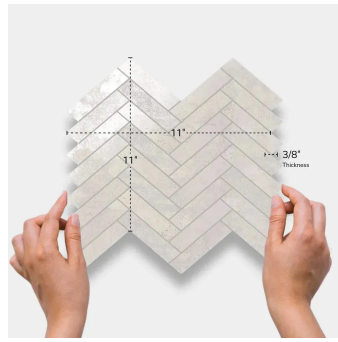

White Herringbone Matte Porcelain Mosaic Tile

[View Product](#)

SKU	ATSTLWHTHER
Item size	11x11 inch
Tile Finish	Matte
Coverage	0.840
Sold By	sheet
Sq Ft Per Box	5.88
Tile Use	Outdoors, Indoor Walls, Light traffic floors, High traffic floors, Shower Walls, Shower Floor, Steam Room, Swimming Pool, Heat areas up to 150F, Commercial walls, Commercial Floors
Tile Edges	Rectified
Recommended Grout 1	Laticrete Permacolor White

Material	Porcelain
Thickness	3/8 inch
Mounting type	Mesh Mounted
Priced By	sheet
Pieces Per Box	7
Weight	3.00
Shade Variation	V2 (slight)
Recommended thinset	Laticrete 254 Platinum
Country of Origin	Spain