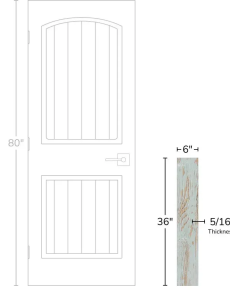

Blue 6x36 Matte Porcelain Tile

[View Product](#)

SKU	ATTANAQ636
Item size	5.9x35.4 inch
Tile Finish	Matte
Coverage	1.450
Sold By	box
Sq Ft Per Box	11.60
Tile Use	Outdoors, Indoor Walls, Light traffic floors, High traffic floors, Shower Walls, Shower Floor, Steam Room, Heat areas up to 150F, Commercial walls, Commercial Floors
Tile Edges	Pressed
Recommended Grout 1	Laticrete Permacolor White

Material	Porcelain
Thickness	5/16 inch
Mounting type	Loose
Priced By	sf
Pieces Per Box	8
Weight	5.52
Shade Variation	V4 (substantial)
Recommended thinset	Laticrete 254 Platinum
Country of Origin	Spain