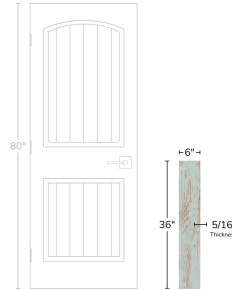

Blue 6x36 Matte Porcelain Tile

[View Product](#)

SKU	ATTANAQ636	Material	Porcelain
Item size	5.9x35.4 inch	Thickness	5/16 inch
Tile Finish	Matte	Mounting type	Loose
Coverage	1.450	Priced By	sf
Sold By	box	Pieces Per Box	8
Sq Ft Per Box	11.60	Weight	5.52
Tile Use	Outdoors, Indoor Walls, Light traffic floors, High traffic floors, Shower Walls, Shower Floor, Steam Room, Heat areas up to 150F, Commercial walls, Commercial Floors	Shade Variation	V4 (substantial)
Tile Edges	Pressed	Recommended thinset	Laticrete 254 Platinum
Recommended Grout 1	Laticrete Permacolor White	Country of Origin	Spain