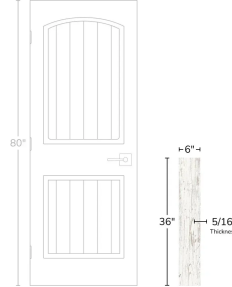

White 6x36 Matte Porcelain Tile

[View Product](#)

SKU	ATTANBLN636	Material	Porcelain
Item size	5.9x35.4 inch	Thickness	5/16 inch
Tile Finish	Matte	Mounting type	Loose
Coverage	1.450	Priced By	sf
Sold By	box	Pieces Per Box	8
Sq Ft Per Box	11.60	Weight	5.52
Tile Use	Outdoors, Indoor Walls, Light traffic floors, High traffic floors, Shower Walls, Shower Floor, Steam Room, Heat areas up to 150F, Commercial walls, Commercial Floors	Shade Variation	V4 (substantial)
Tile Edges	Pressed	Recommended thinset	Laticrete 254 Platinum
Recommended Grout 1	Laticrete Permacolor White	Country of Origin	Spain