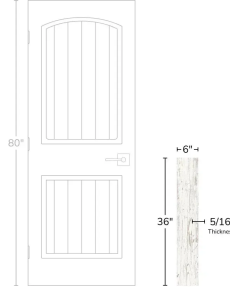

# White 6x36 Matte Porcelain Tile

[View Product](#)

SKU	ATTANBLN636	Material	Porcelain
Item size	5.9x35.4 inch	Thickness	5/16 inch
Tile Finish	Matte	Mounting type	Loose
Coverage	1.450	Priced By	sf
Sold By	box	Pieces Per Box	8
Sq Ft Per Box	11.60	Weight	5.52
Tile Use	Outdoors, Indoor Walls, Light traffic floors, High traffic floors, Shower Walls, Shower Floor, Steam Room, Heat areas up to 150F, Commercial walls, Commercial Floors	Shade Variation	V4 (substantial)
Tile Edges	Pressed	Recommended thinset	Laticrete 254 Platinum
Recommended Grout 1	Laticrete Permacolor White	Country of Origin	Spain