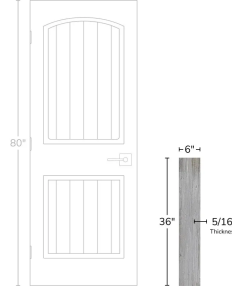

Gray 6x36 Matte Porcelain Tile

[View Product](#)

SKU	ATTANGR636	Material	Porcelain
Item size	5.9x35.4 inch	Thickness	5/16 inch
Tile Finish	Matte	Mounting type	Loose
Coverage	1.450	Priced By	sf
Sold By	box	Pieces Per Box	8
Sq Ft Per Box	11.60	Weight	5.52
Tile Use	Outdoors, Indoor Walls, Light traffic floors, High traffic floors, Shower Walls, Shower Floor, Steam Room, Heat areas up to 150F, Commercial walls, Commercial Floors	Shade Variation	V4 (substantial)
Tile Edges	Pressed	Recommended thinset	Laticrete 254 Platinum
Recommended Grout 1	Laticrete Permacolor White	Country of Origin	Spain