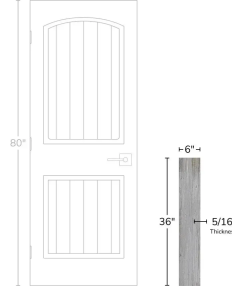

## Gray 6x36 Matte Porcelain Tile

[View Product](#)

SKU	ATTANGR636
Item size	5.9x35.4 inch
Tile Finish	Matte
Coverage	1.450
Sold By	box
Sq Ft Per Box	11.60
Tile Use	Outdoors, Indoor Walls, Light traffic floors, High traffic floors, Shower Walls, Shower Floor, Steam Room, Heat areas up to 150F, Commercial walls, Commercial Floors
Tile Edges	Pressed
Recommended Grout 1	Laticrete Permacolor White

Material	Porcelain
Thickness	5/16 inch
Mounting type	Loose
Priced By	sf
Pieces Per Box	8
Weight	5.52
Shade Variation	V4 (substantial)
Recommended thinset	Laticrete 254 Platinum
Country of Origin	Spain