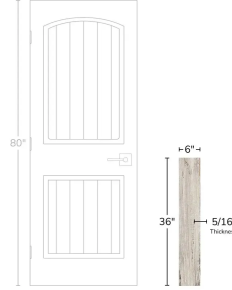

Mist White 6x36 Matte Porcelain Tile

[View Product](#)

SKU	ATTANMIE636
Item size	5.9x35.4 inch
Tile Finish	Matte
Coverage	1.450
Sold By	box
Sq Ft Per Box	11.60
Tile Use	Outdoors, Indoor Walls, Light traffic floors, High traffic floors, Shower Walls, Shower Floor, Steam Room, Heat areas up to 150F, Commercial walls, Commercial Floors
Tile Edges	Pressed
Recommended Grout 1	Laticrete Permacolor White

Material	Porcelain
Thickness	5/16 inch
Mounting type	Loose
Priced By	sf
Pieces Per Box	8
Weight	5.52
Shade Variation	V4 (substantial)
Recommended thinset	Laticrete 254 Platinum
Country of Origin	Spain