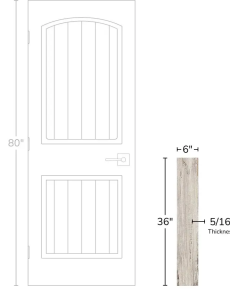

# Mist White 6x36 Matte Porcelain Tile

[View Product](#)

SKU	ATTANMIE636
Item size	5.9x35.4 inch
Tile Finish	Matte
Coverage	1.450
Sold By	box
Sq Ft Per Box	11.60
Tile Use	Outdoors, Indoor Walls, Light traffic floors, High traffic floors, Shower Walls, Shower Floor, Steam Room, Heat areas up to 150F, Commercial walls, Commercial Floors
Tile Edges	Pressed
Recommended Grout 1	Laticrete Permacolor White

Material	Porcelain
Thickness	5/16 inch
Mounting type	Loose
Priced By	sf
Pieces Per Box	8
Weight	5.52
Shade Variation	V4 (substantial)
Recommended thinset	Laticrete 254 Platinum
Country of Origin	Spain