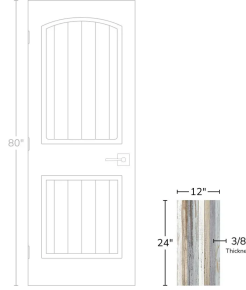

# Magdala Multicolor 12x24 Matte Porcelain Tile

[View Product](#)

SKU	ATTANMIX
Item size	12.6x24.6 inch
Tile Finish	Matte
Coverage	2.153
Sold By	box
Sq Ft Per Box	10.76
Tile Use	Outdoors, Indoor Walls, Light traffic floors, High traffic floors, Shower Walls, Shower Floor, Steam Room, Heat areas up to 150F, Commercial walls, Commercial Floors
Tile Edges	Pressed
Recommended Grout 1	Laticrete Permacolor White

Material	Porcelain
Thickness	3/8 inch
Mounting type	Loose
Priced By	sf
Pieces Per Box	5
Weight	5.95
Shade Variation	V3 (moderate)
Recommended thinset	Laticrete 254 Platinum
Country of Origin	Spain