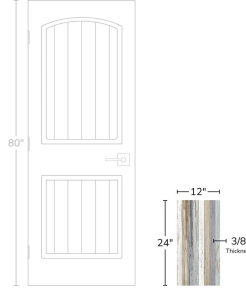

Magdala Multicolor 12x24 Matte Porcelain Tile

[View Product](#)

| | |
|---------------------|---|
| SKU | ATTANMIX |
| Item size | 12.6x24.6 inch |
| Tile Finish | Matte |
| Coverage | 2.153 |
| Sold By | box |
| Sq Ft Per Box | 10.76 |
| Tile Use | Outdoors, Indoor Walls, Light traffic floors, High traffic floors, Shower Walls, Shower Floor, Steam Room, Heat areas up to 150F, Commercial walls, Commercial Floors |
| Tile Edges | Pressed |
| Recommended Grout 1 | Laticrete Permacolor White |

| | |
|---------------------|------------------------|
| Material | Porcelain |
| Thickness | 3/8 inch |
| Mounting type | Loose |
| Priced By | sf |
| Pieces Per Box | 5 |
| Weight | 5.95 |
| Shade Variation | V3 (moderate) |
| Recommended thinset | Laticrete 254 Platinum |
| Country of Origin | Spain |