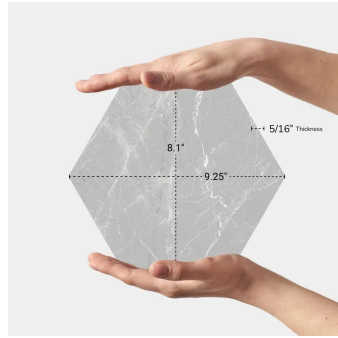

Hex Bardiglio 9" Matte Porcelain Tile

[View Product](#)

SKU	ATTERBAR
Item size	8.1x9.25 inch
Tile Finish	Matte
Coverage	0.397
Sold By	box
Sq Ft Per Box	9.93
Tile Use	Outdoors, Indoor Walls, Light traffic floors, High traffic floors, Shower Walls, Shower Floor, Steam Room, Heat areas up to 150F, Commercial walls, Commercial Floors
Tile Edges	Pressed
Recommended Grout 1	Laticrete Permacolor White

Material	Porcelain
Thickness	5/16 inch
Mounting type	Loose
Priced By	sf
Pieces Per Box	25
Weight	3.83
Shade Variation	V3 (moderate)
Recommended thinset	Laticrete 254 Platinum
Country of Origin	Spain