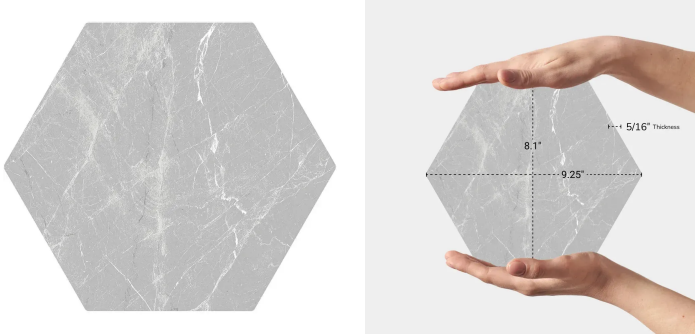

# Hex Bardiglio 9" Matte Porcelain Tile

[View Product](#)

SKU	ATTERBAR	Material	Porcelain
Item size	8.1x9.25 inch	Thickness	5/16 inch
Tile Finish	Matte	Mounting type	Loose
Coverage	0.397	Priced By	sf
Sold By	box	Pieces Per Box	25
Sq Ft Per Box	9.93	Weight	3.83
Tile Use	Outdoors, Indoor Walls, Light traffic floors, High traffic floors, Shower Walls, Shower Floor, Steam Room, Heat areas up to 150F, Commercial walls, Commercial Floors	Shade Variation	V3 (moderate)
Tile Edges	Pressed	Recommended thinset	Laticrete 254 Platinum
Recommended Grout 1	Laticrete Permacolor White	Country of Origin	Spain