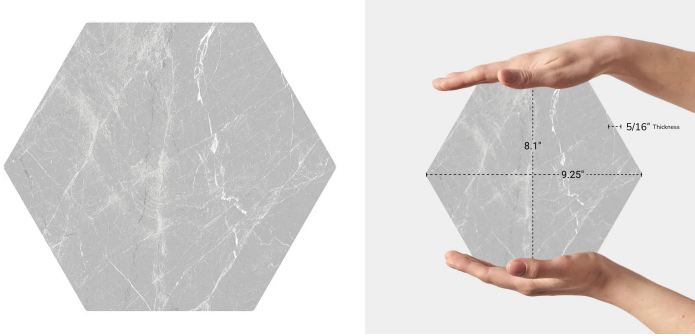

Hex Bardiglio 9" Matte Porcelain Tile

[View Product](#)

SKU	ATTERBAR	Material	Porcelain
Item size	8.1x9.25 inch	Thickness	5/16 inch
Tile Finish	Matte	Mounting type	Loose
Coverage	0.397	Priced By	sf
Sold By	box	Pieces Per Box	25
Sq Ft Per Box	9.93	Weight	3.83
Tile Use	Outdoors, Indoor Walls, Light traffic floors, High traffic floors, Shower Walls, Shower Floor, Steam Room, Heat areas up to 150F, Commercial walls, Commercial Floors	Shade Variation	V3 (moderate)
Tile Edges	Pressed	Recommended thinset	Laticrete 254 Platinum
Recommended Grout 1	Laticrete Permacolor White	Country of Origin	Spain