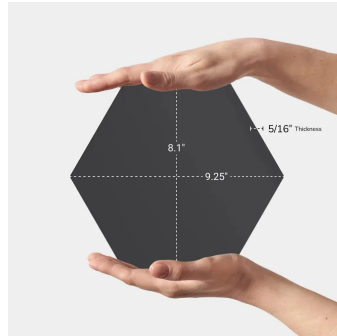

Hex Black 9" Matte Porcelain Tile

[View Product](#)

SKU	ATTERBLK	Material	Porcelain
Item size	8.1x9.25 inch	Thickness	5/16 inch
Tile Finish	Matte	Mounting type	Loose
Coverage	0.397	Priced By	sf
Sold By	box	Pieces Per Box	25
Sq Ft Per Box	9.93	Weight	3.83
Tile Use	Outdoors, Indoor Walls, Light traffic floors, High traffic floors, Shower Walls, Shower Floor, Steam Room, Heat areas up to 150F, Commercial walls, Commercial Floors	Shade Variation	V3 (moderate)
Tile Edges	Pressed	Recommended thinset	Laticrete 254 Platinum
Recommended Grout 1	Laticrete Permacolor Raven Black	Country of Origin	Spain