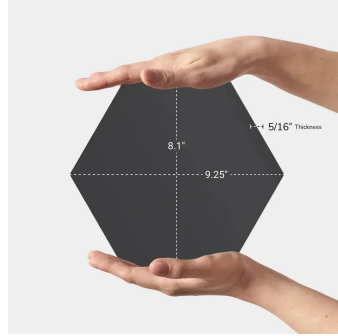

Hex Black 9" Matte Porcelain Tile

[View Product](#)

SKU	ATTERBLK
Item size	8.1x9.25 inch
Tile Finish	Matte
Coverage	0.397
Sold By	box
Sq Ft Per Box	9.93
Tile Use	Outdoors, Indoor Walls, Light traffic floors, High traffic floors, Shower Walls, Shower Floor, Steam Room, Heat areas up to 150F, Commercial walls, Commercial Floors
Tile Edges	Pressed
Recommended Grout 1	Laticrete Permacolor Raven Black

Material	Porcelain
Thickness	5/16 inch
Mounting type	Loose
Priced By	sf
Pieces Per Box	25
Weight	3.83
Shade Variation	V3 (moderate)
Recommended thinset	Laticrete 254 Platinum
Country of Origin	Spain