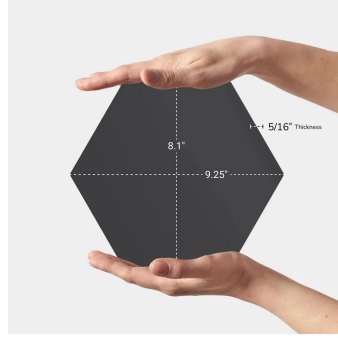

# Hex Black 9" Matte Porcelain Tile

[View Product](#)

SKU	ATTERBLK	Material	Porcelain
Item size	8.1x9.25 inch	Thickness	5/16 inch
Tile Finish	Matte	Mounting type	Loose
Coverage	0.397	Priced By	sf
Sold By	box	Pieces Per Box	25
Sq Ft Per Box	9.93	Weight	3.83
Tile Use	Outdoors, Indoor Walls, Light traffic floors, High traffic floors, Shower Walls, Shower Floor, Steam Room, Heat areas up to 150F, Commercial walls, Commercial Floors	Shade Variation	V3 (moderate)
Tile Edges	Pressed	Recommended thinset	Laticrete 254 Platinum
Recommended Grout 1	Laticrete Permacolor Raven Black	Country of Origin	Spain