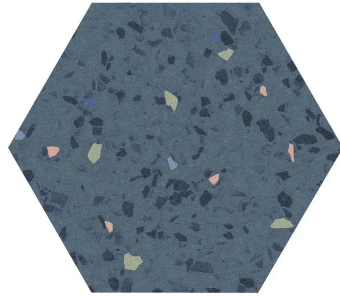

Hex Blue 9" Terrazo Look Matte Porcelain Tile

[View Product](#)

SKU	ATTERBLUSPK
Item size	8.1x9.25 inch
Tile Finish	Matte
Coverage	0.397
Sold By	box
Sq Ft Per Box	9.93
Tile Use	Outdoors, Indoor Walls, Light traffic floors, High traffic floors, Shower Walls, Shower Floor, Steam Room, Heat areas up to 150F, Commercial walls, Commercial Floors
Tile Edges	Pressed
Recommended Grout 1	Laticrete Permacolor White

Material	Porcelain
Thickness	5/16 inch
Mounting type	Loose
Priced By	sf
Pieces Per Box	25
Weight	3.83
Shade Variation	V3 (moderate)
Recommended thinset	Laticrete 254 Platinum
Country of Origin	Spain