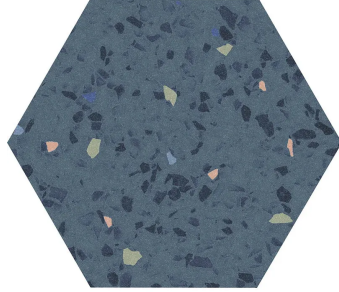

Hex Blue 9" Terrazo Look Matte Porcelain Tile

[View Product](#)

SKU	ATTERBLUSPK
Item size	8.1x9.25 inch
Tile Finish	Matte
Coverage	0.397
Sold By	box
Sq Ft Per Box	9.93
Tile Use	Outdoors, Indoor Walls, Light traffic floors, High traffic floors, Shower Walls, Shower Floor, Steam Room, Heat areas up to 150F, Commercial walls, Commercial Floors
Tile Edges	Pressed
Recommended Grout 1	Laticrete Permacolor White

Material	Porcelain
Thickness	5/16 inch
Mounting type	Loose
Priced By	sf
Pieces Per Box	25
Weight	3.83
Shade Variation	V3 (moderate)
Recommended thinset	Laticrete 254 Platinum
Country of Origin	Spain