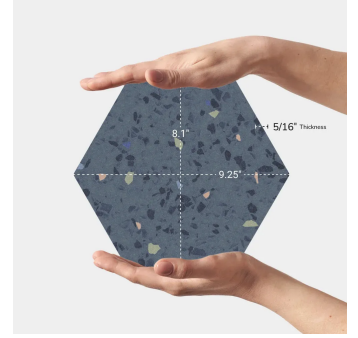

Hex Blue 9" Terrazo Look Matte Porcelain Tile

[View Product](#)

SKU	ATTERBLUSPK
Item size	8.1x9.25 inch
Tile Finish	Matte
Coverage	0.397
Sold By	box
Sq Ft Per Box	9.93
Tile Use	Outdoors, Indoor Walls, Light traffic floors, High traffic floors, Shower Walls, Shower Floor, Steam Room, Heat areas up to 150F, Commercial walls, Commercial Floors
Tile Edges	Pressed
Recommended Grout 1	Laticrete Permacolor White

Material	Porcelain
Thickness	5/16 inch
Mounting type	Loose
Priced By	sf
Pieces Per Box	25
Weight	3.83
Shade Variation	V3 (moderate)
Recommended thinset	Laticrete 254 Platinum
Country of Origin	Spain