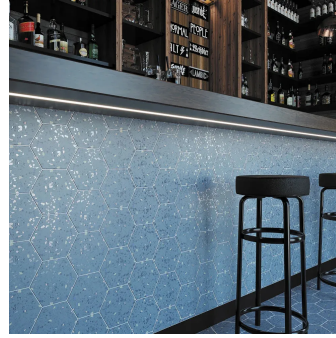

Hex Blue 9" Terrazo Look Matte Porcelain Tile

[View Product](#)

SKU	ATTERBLUSPK
Item size	8.1x9.25 inch
Tile Finish	Matte
Coverage	0.397
Sold By	box
Sq Ft Per Box	9.93
Tile Use	Outdoors, Indoor Walls, Light traffic floors, High traffic floors, Shower Walls, Shower Floor, Steam Room, Heat areas up to 150F, Commercial walls, Commercial Floors
Tile Edges	Pressed
Recommended Grout 1	Laticrete Permacolor White

Material	Porcelain
Thickness	5/16 inch
Mounting type	Loose
Priced By	sf
Pieces Per Box	25
Weight	3.83
Shade Variation	V3 (moderate)
Recommended thinset	Laticrete 254 Platinum
Country of Origin	Spain