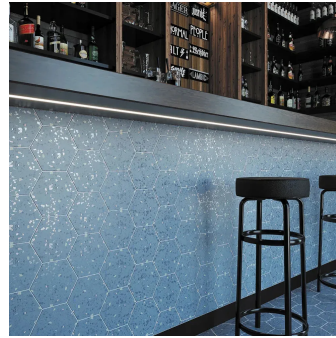

Hex Blue 9" Terrazo Look Matte Porcelain Tile

[View Product](#)

SKU	ATTERBLUSPK
Item size	8.1x9.25 inch
Tile Finish	Matte
Coverage	0.397
Sold By	box
Sq Ft Per Box	9.93
Tile Use	Outdoors, Indoor Walls, Light traffic floors, High traffic floors, Shower Walls, Shower Floor, Steam Room, Heat areas up to 150F, Commercial walls, Commercial Floors
Tile Edges	Pressed
Recommended Grout 1	Laticrete Permacolor White

Material	Porcelain
Thickness	5/16 inch
Mounting type	Loose
Priced By	sf
Pieces Per Box	25
Weight	3.83
Shade Variation	V3 (moderate)
Recommended thinset	Laticrete 254 Platinum
Country of Origin	Spain