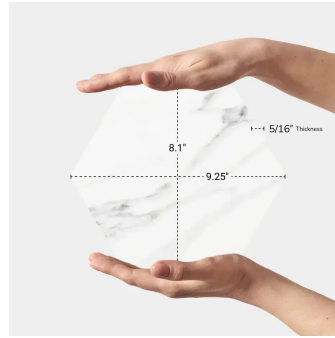

# Hex White Carrara 9" Matte Porcelain Tile

[View Product](#)

SKU	ATTCAR
Item size	8.1x9.25 inch
Tile Finish	Matte
Coverage	0.397
Sold By	box
Sq Ft Per Box	9.93
Tile Use	Outdoors, Indoor Walls, Light traffic floors, High traffic floors, Shower Walls, Shower Floor, Steam Room, Heat areas up to 150F, Commercial walls, Commercial Floors
Tile Edges	Pressed
Recommended Grout 1	Laticrete Permacolor White

Material	Porcelain
Thickness	5/16 inch
Mounting type	Loose
Priced By	sf
Pieces Per Box	25
Weight	3.83
Shade Variation	V3 (moderate)
Recommended thinset	Laticrete 254 Platinum
Country of Origin	Spain