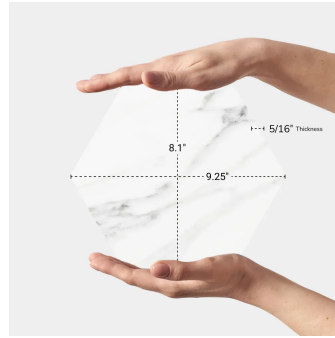

Hex White Carrara 9" Matte Porcelain Tile

[View Product](#)

SKU	ATTCAR
Item size	8.1x9.25 inch
Tile Finish	Matte
Coverage	0.397
Sold By	box
Sq Ft Per Box	9.93
Tile Use	Outdoors, Indoor Walls, Light traffic floors, High traffic floors, Shower Walls, Shower Floor, Steam Room, Heat areas up to 150F, Commercial walls, Commercial Floors
Tile Edges	Pressed
Recommended Grout 1	Laticrete Permacolor White

Material	Porcelain
Thickness	5/16 inch
Mounting type	Loose
Priced By	sf
Pieces Per Box	25
Weight	3.83
Shade Variation	V3 (moderate)
Recommended thinset	Laticrete 254 Platinum
Country of Origin	Spain