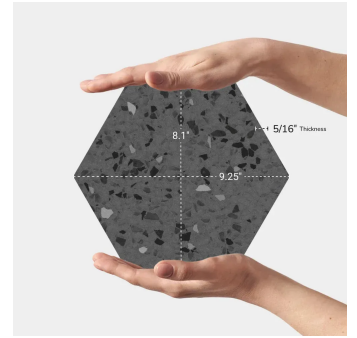

Hex Gray 9" Terrazo Look Matte Porcelain Tile

[View Product](#)

| | | | |
|---------------------|---|---------------------|------------------------|
| SKU | ATTERGRSPK | Material | Porcelain |
| Item size | 8.1x9.25 inch | Thickness | 5/16 inch |
| Tile Finish | Matte | Mounting type | Loose |
| Coverage | 0.397 | Priced By | sf |
| Sold By | box | Pieces Per Box | 25 |
| Sq Ft Per Box | 9.93 | Weight | 3.83 |
| Tile Use | Outdoors, Indoor Walls, Light traffic floors, High traffic floors, Shower Walls, Shower Floor, Steam Room, Heat areas up to 150F, Commercial walls, Commercial Floors | Shade Variation | V3 (moderate) |
| Tile Edges | Pressed | Recommended thinset | Laticrete 254 Platinum |
| Recommended Grout 1 | Laticrete Permacolor White | Country of Origin | Spain |