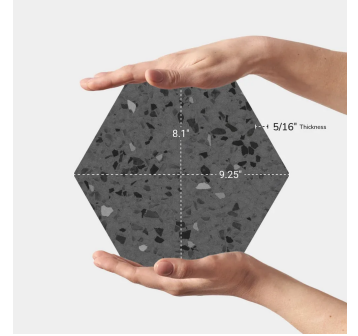

Hex Gray 9" Terrazo Look Matte Porcelain Tile

[View Product](#)

SKU	ATTERGRSPK
Item size	8.1x9.25 inch
Tile Finish	Matte
Coverage	0.397
Sold By	box
Sq Ft Per Box	9.93
Tile Use	Outdoors, Indoor Walls, Light traffic floors, High traffic floors, Shower Walls, Shower Floor, Steam Room, Heat areas up to 150F, Commercial walls, Commercial Floors
Tile Edges	Pressed
Recommended Grout 1	Laticrete Permacolor White

Material	Porcelain
Thickness	5/16 inch
Mounting type	Loose
Priced By	sf
Pieces Per Box	25
Weight	3.83
Shade Variation	V3 (moderate)
Recommended thinset	Laticrete 254 Platinum
Country of Origin	Spain