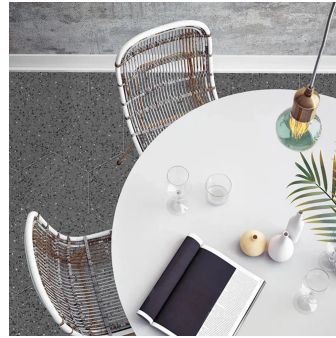

Hex Gray 9" Terrazo Look Matte Porcelain Tile

[View Product](#)

| | | | |
|---------------------|---|---------------------|------------------------|
| SKU | ATTERGRSPK | Material | Porcelain |
| Item size | 8.1x9.25 inch | Thickness | 5/16 inch |
| Tile Finish | Matte | Mounting type | Loose |
| Coverage | 0.397 | Priced By | sf |
| Sold By | box | Pieces Per Box | 25 |
| Sq Ft Per Box | 9.93 | Weight | 3.83 |
| Tile Use | Outdoors, Indoor Walls, Light traffic floors, High traffic floors, Shower Walls, Shower Floor, Steam Room, Heat areas up to 150F, Commercial walls, Commercial Floors | Shade Variation | V3 (moderate) |
| Tile Edges | Pressed | Recommended thinset | Laticrete 254 Platinum |
| Recommended Grout 1 | Laticrete Permacolor White | Country of Origin | Spain |