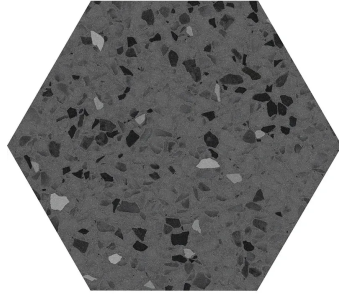

Hex Gray 9" Terrazo Look Matte Porcelain Tile

[View Product](#)

SKU	ATTERGRSPK
Item size	8.1x9.25 inch
Tile Finish	Matte
Coverage	0.397
Sold By	box
Sq Ft Per Box	9.93
Tile Use	Outdoors, Indoor Walls, Light traffic floors, High traffic floors, Shower Walls, Shower Floor, Steam Room, Heat areas up to 150F, Commercial walls, Commercial Floors
Tile Edges	Pressed
Recommended Grout 1	Laticrete Permacolor White

Material	Porcelain
Thickness	5/16 inch
Mounting type	Loose
Priced By	sf
Pieces Per Box	25
Weight	3.83
Shade Variation	V3 (moderate)
Recommended thinset	Laticrete 254 Platinum
Country of Origin	Spain