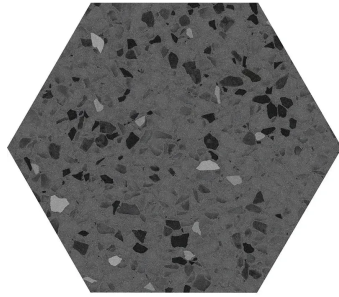

Hex Gray 9" Terrazo Look Matte Porcelain Tile

[View Product](#)

| | | | |
|---------------------|---|---------------------|------------------------|
| SKU | ATTERGRSPK | Material | Porcelain |
| Item size | 8.1x9.25 inch | Thickness | 5/16 inch |
| Tile Finish | Matte | Mounting type | Loose |
| Coverage | 0.397 | Priced By | sf |
| Sold By | box | Pieces Per Box | 25 |
| Sq Ft Per Box | 9.93 | Weight | 3.83 |
| Tile Use | Outdoors, Indoor Walls, Light traffic floors, High traffic floors, Shower Walls, Shower Floor, Steam Room, Heat areas up to 150F, Commercial walls, Commercial Floors | Shade Variation | V3 (moderate) |
| Tile Edges | Pressed | Recommended thinset | Laticrete 254 Platinum |
| Recommended Grout 1 | Laticrete Permacolor White | Country of Origin | Spain |