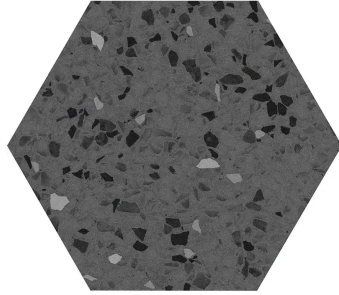

Hex Gray 9" Terrazo Look Matte Porcelain Tile

[View Product](#)

SKU	ATTERGRSPK
Item size	8.1x9.25 inch
Tile Finish	Matte
Coverage	0.397
Sold By	box
Sq Ft Per Box	9.93
Tile Use	Outdoors, Indoor Walls, Light traffic floors, High traffic floors, Shower Walls, Shower Floor, Steam Room, Heat areas up to 150F, Commercial walls, Commercial Floors
Tile Edges	Pressed
Recommended Grout 1	Laticrete Permacolor White

Material	Porcelain
Thickness	5/16 inch
Mounting type	Loose
Priced By	sf
Pieces Per Box	25
Weight	3.83
Shade Variation	V3 (moderate)
Recommended thinset	Laticrete 254 Platinum
Country of Origin	Spain