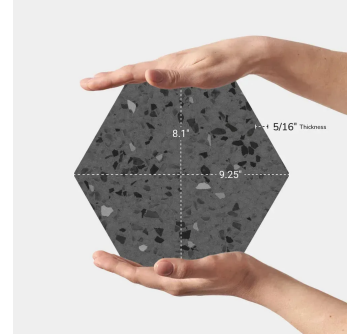

Hex Gray 9" Terrazo Look Matte Porcelain Tile

[View Product](#)

SKU	ATTERGRSPK
Item size	8.1x9.25 inch
Tile Finish	Matte
Coverage	0.397
Sold By	box
Sq Ft Per Box	9.93
Tile Use	Outdoors, Indoor Walls, Light traffic floors, High traffic floors, Shower Walls, Shower Floor, Steam Room, Heat areas up to 150F, Commercial walls, Commercial Floors
Tile Edges	Pressed
Recommended Grout 1	Laticrete Permacolor White

Material	Porcelain
Thickness	5/16 inch
Mounting type	Loose
Priced By	sf
Pieces Per Box	25
Weight	3.83
Shade Variation	V3 (moderate)
Recommended thinset	Laticrete 254 Platinum
Country of Origin	Spain