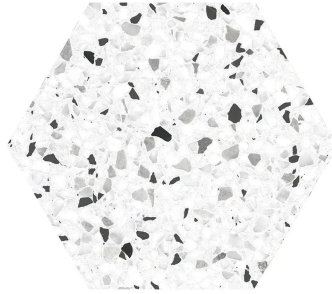

# Hex White and Black 9" Terrazo Look Matte Porcelain Tile

[View Product](#)

SKU	ATTERPEPSPK	Material	Porcelain
Item size	8.1x9.25 inch	Thickness	5/16 inch
Tile Finish	Matte	Mounting type	Loose
Coverage	0.397	Priced By	sf
Sold By	box	Pieces Per Box	25
Sq Ft Per Box	9.93	Weight	3.83
Tile Use	Outdoors, Indoor Walls, Light traffic floors, High traffic floors, Shower Walls, Shower Floor, Steam Room, Heat areas up to 150F, Commercial walls, Commercial Floors	Shade Variation	V3 (moderate)
Tile Edges	Pressed	Recommended thinset	Laticrete 254 Platinum
Recommended Grout 1	Laticrete Permacolor White	Country of Origin	Spain