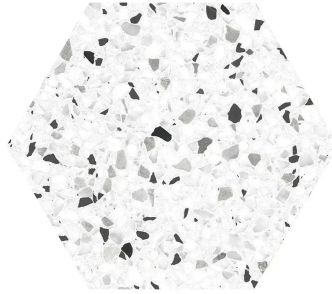

# Hex White and Black 9" Terrazo Look Matte Porcelain Tile

[View Product](#)

SKU	ATTERPEPSPK
Item size	8.1x9.25 inch
Tile Finish	Matte
Coverage	0.397
Sold By	box
Sq Ft Per Box	9.93
Tile Use	Outdoors, Indoor Walls, Light traffic floors, High traffic floors, Shower Walls, Shower Floor, Steam Room, Heat areas up to 150F, Commercial walls, Commercial Floors
Tile Edges	Pressed
Recommended Grout 1	Laticrete Permacolor White

Material	Porcelain
Thickness	5/16 inch
Mounting type	Loose
Priced By	sf
Pieces Per Box	25
Weight	3.83
Shade Variation	V3 (moderate)
Recommended thinset	Laticrete 254 Platinum
Country of Origin	Spain