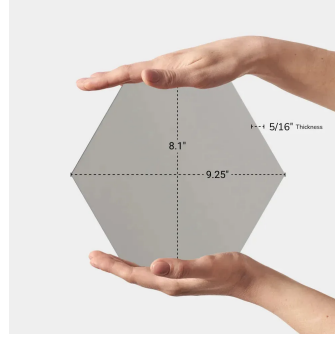

# Hex Silver 9" Matte Porcelain Tile

[View Product](#)

SKU	ATERSIL	Material	Porcelain
Item size	8.1x9.25 inch	Thickness	5/16 inch
Tile Finish	Matte	Mounting type	Loose
Coverage	0.397	Priced By	sf
Sold By	box	Pieces Per Box	25
Sq Ft Per Box	9.93	Weight	3.83
Tile Use	Outdoors, Indoor Walls, Light traffic floors, High traffic floors, Shower Walls, Shower Floor, Steam Room, Heat areas up to 150F, Commercial walls, Commercial Floors	Shade Variation	V3 (moderate)
Tile Edges	Pressed	Recommended thinset	Laticrete 254 Platinum
Recommended Grout 1	Laticrete Permacolor White	Country of Origin	Spain