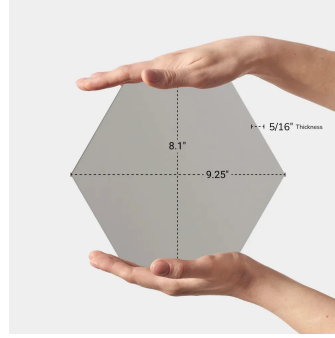

Hex Silver 9" Matte Porcelain Tile

[View Product](#)

SKU	ATERSIL	Material	Porcelain
Item size	8.1x9.25 inch	Thickness	5/16 inch
Tile Finish	Matte	Mounting type	Loose
Coverage	0.397	Priced By	sf
Sold By	box	Pieces Per Box	25
Sq Ft Per Box	9.93	Weight	3.83
Tile Use	Outdoors, Indoor Walls, Light traffic floors, High traffic floors, Shower Walls, Shower Floor, Steam Room, Heat areas up to 150F, Commercial walls, Commercial Floors	Shade Variation	V3 (moderate)
Tile Edges	Pressed	Recommended thinset	Laticrete 254 Platinum
Recommended Grout 1	Laticrete Permacolor White	Country of Origin	Spain