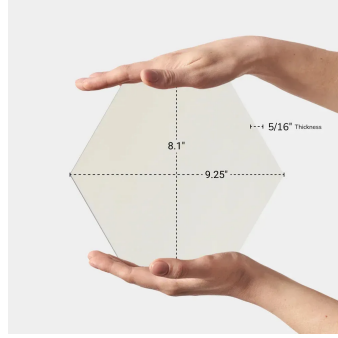

# Hex White 9" Matte Porcelain Tile

[View Product](#)

SKU	ATTERWHT	Material	Porcelain
Item size	8.1x9.25 inch	Thickness	5/16 inch
Tile Finish	Matte	Mounting type	Loose
Coverage	0.397	Priced By	sf
Sold By	box	Pieces Per Box	25
Sq Ft Per Box	9.93	Weight	3.83
Tile Use	Outdoors, Indoor Walls, Light traffic floors, High traffic floors, Shower Walls, Shower Floor, Steam Room, Heat areas up to 150F, Commercial walls, Commercial Floors	Shade Variation	V3 (moderate)
Tile Edges	Pressed	Recommended thinset	Laticrete 254 Platinum
Recommended Grout 1	Laticrete Permacolor White	Country of Origin	Spain