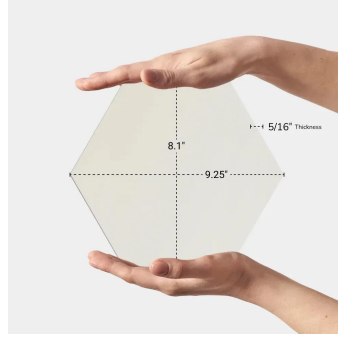

Hex White 9" Matte Porcelain Tile

[View Product](#)

SKU	ATTERWHT	Material	Porcelain
Item size	8.1x9.25 inch	Thickness	5/16 inch
Tile Finish	Matte	Mounting type	Loose
Coverage	0.397	Priced By	sf
Sold By	box	Pieces Per Box	25
Sq Ft Per Box	9.93	Weight	3.83
Tile Use	Outdoors, Indoor Walls, Light traffic floors, High traffic floors, Shower Walls, Shower Floor, Steam Room, Heat areas up to 150F, Commercial walls, Commercial Floors	Shade Variation	V3 (moderate)
Tile Edges	Pressed	Recommended thinset	Laticrete 254 Platinum
Recommended Grout 1	Laticrete Permacolor White	Country of Origin	Spain