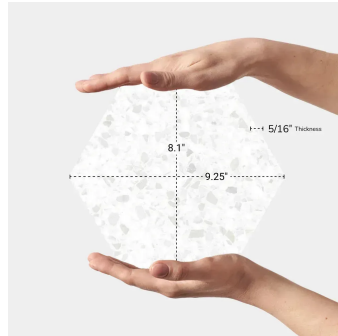

Hex White 9" Terrazo Look Matte Porcelain Tile

[View Product](#)

| | |
|---------------------|---|
| SKU | ATTERWHTSPK |
| Item size | 8.1x9.25 inch |
| Tile Finish | Matte |
| Coverage | 0.397 |
| Sold By | box |
| Sq Ft Per Box | 9.93 |
| Tile Use | Outdoors, Indoor Walls, Light traffic floors, High traffic floors, Shower Walls, Shower Floor, Steam Room, Heat areas up to 150F, Commercial walls, Commercial Floors |
| Tile Edges | Pressed |
| Recommended Grout 1 | Laticrete Permacolor White |

| | |
|---------------------|------------------------|
| Material | Porcelain |
| Thickness | 5/16 inch |
| Mounting type | Loose |
| Priced By | sf |
| Pieces Per Box | 25 |
| Weight | 3.83 |
| Shade Variation | V3 (moderate) |
| Recommended thinset | Laticrete 254 Platinum |
| Country of Origin | Spain |