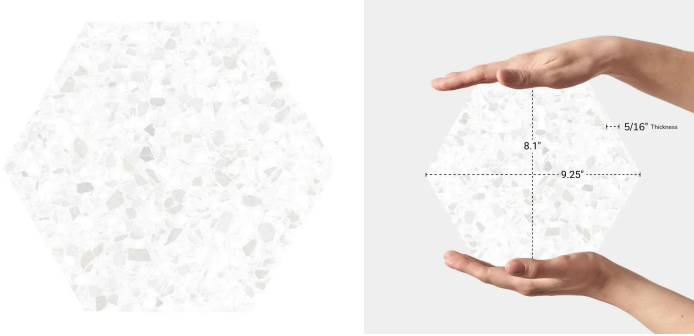

Hex White 9" Terrazo Look Matte Porcelain Tile

[View Product](#)

SKU	ATTERWHTSPK	Material	Porcelain
Item size	8.1x9.25 inch	Thickness	5/16 inch
Tile Finish	Matte	Mounting type	Loose
Coverage	0.397	Priced By	sf
Sold By	box	Pieces Per Box	25
Sq Ft Per Box	9.93	Weight	3.83
Tile Use	Outdoors, Indoor Walls, Light traffic floors, High traffic floors, Shower Walls, Shower Floor, Steam Room, Heat areas up to 150F, Commercial walls, Commercial Floors	Shade Variation	V3 (moderate)
Tile Edges	Pressed	Recommended thinset	Laticrete 254 Platinum
Recommended Grout 1	Laticrete Permacolor White	Country of Origin	Spain