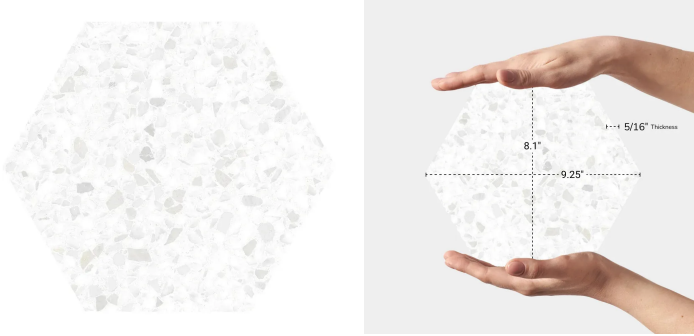

# Hex White 9" Terrazo Look Matte Porcelain Tile

[View Product](#)

SKU	ATTERWHTSPK	Material	Porcelain
Item size	8.1x9.25 inch	Thickness	5/16 inch
Tile Finish	Matte	Mounting type	Loose
Coverage	0.397	Priced By	sf
Sold By	box	Pieces Per Box	25
Sq Ft Per Box	9.93	Weight	3.83
Tile Use	Outdoors, Indoor Walls, Light traffic floors, High traffic floors, Shower Walls, Shower Floor, Steam Room, Heat areas up to 150F, Commercial walls, Commercial Floors	Shade Variation	V3 (moderate)
Tile Edges	Pressed	Recommended thinset	Laticrete 254 Platinum
Recommended Grout 1	Laticrete Permacolor White	Country of Origin	Spain