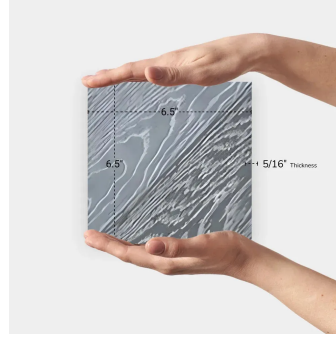

## Black 6x6 Matte Porcelain Tile

[View Product](#)

SKU	ATURBBLK
Item size	6.5x6.5 inch
Tile Finish	Matte
Coverage	0.293
Sold By	box
Sq Ft Per Box	5.87
Tile Use	Outdoors, Indoor Walls, Light traffic floors, High traffic floors, Shower Walls, Shower Floor, Steam Room, Swimming Pool, Heat areas up to 150F, Commercial walls, Commercial Floors
Tile Edges	Pressed
Recommended Grout 1	Laticrete Permacolor White

Material	Porcelain
Thickness	5/16 inch
Mounting type	Loose
Priced By	sf
Pieces Per Box	20
Weight	3.41
Shade Variation	V3 (moderate)
Recommended thinset	Laticrete 254 Platinum
Country of Origin	Spain