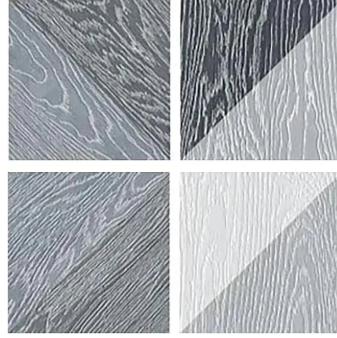

## Black 6x6 Matte Porcelain Tile

[View Product](#)

SKU	ATURBBLK
Item size	6.5x6.5 inch
Tile Finish	Matte
Coverage	0.293
Sold By	box
Sq Ft Per Box	5.87
Tile Use	Outdoors, Indoor Walls, Light traffic floors, High traffic floors, Shower Walls, Shower Floor, Steam Room, Swimming Pool, Heat areas up to 150F, Commercial walls, Commercial Floors
Tile Edges	Pressed
Recommended Grout 1	Laticrete Permacolor White

Material	Porcelain
Thickness	5/16 inch
Mounting type	Loose
Priced By	sf
Pieces Per Box	20
Weight	3.41
Shade Variation	V3 (moderate)
Recommended thinset	Laticrete 254 Platinum
Country of Origin	Spain