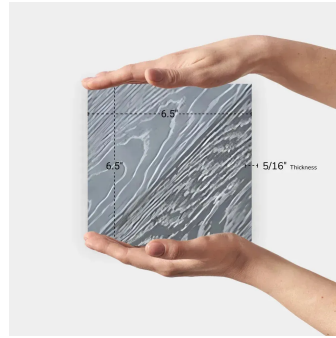

# Black 6x6 Matte Porcelain Tile

[View Product](#)

|                     |  |
|---------------------|--|
| SKU                 | ATURBBLK   |
| Item size           | 6.5x6.5 inch   |
| Tile Finish         | Matte  |
| Coverage            | 0.293  |
| Sold By             | box  |
| Sq Ft Per Box       | 5.87   |
| Tile Use            | Outdoors, Indoor Walls, Light traffic floors, High traffic floors, Shower Walls, Shower Floor, Steam Room, Swimming Pool, Heat areas up to 150F, Commercial walls, Commercial Floors |
| Tile Edges          | Pressed  |
| Recommended Grout 1 | Laticrete Permacolor White   |

|                     |                        |
|---------------------|------------------------|
| Material            | Porcelain              |
| Thickness           | 5/16 inch              |
| Mounting type       | Loose                  |
| Priced By           | sf                     |
| Pieces Per Box      | 20                     |
| Weight              | 3.41                   |
| Shade Variation     | V3 (moderate)          |
| Recommended thinset | Laticrete 254 Platinum |
| Country of Origin   | Spain                  |