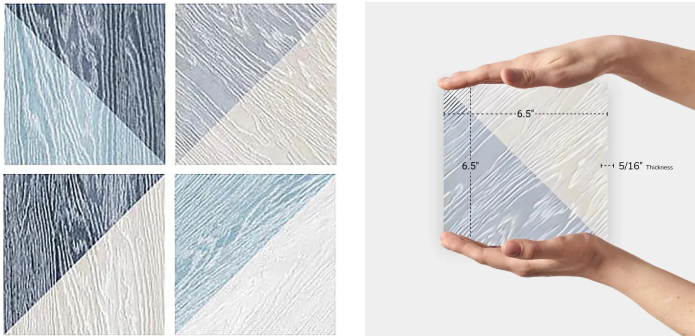

# Blue 6x6 Matte Porcelain Tile

[View Product](#)

SKU	ATURBBLU
Item size	6.5x6.5 inch
Tile Finish	Matte
Coverage	0.293
Sold By	box
Sq Ft Per Box	5.87
Tile Use	Outdoors, Indoor Walls, Light traffic floors, High traffic floors, Shower Walls, Shower Floor, Steam Room, Swimming Pool, Heat areas up to 150F, Commercial walls, Commercial Floors
Tile Edges	Pressed
Recommended Grout 1	Laticrete Permacolor White

Material	Porcelain
Thickness	5/16 inch
Mounting type	Loose
Priced By	sf
Pieces Per Box	20
Weight	3.41
Shade Variation	V3 (moderate)
Recommended thinset	Laticrete 254 Platinum
Country of Origin	Spain