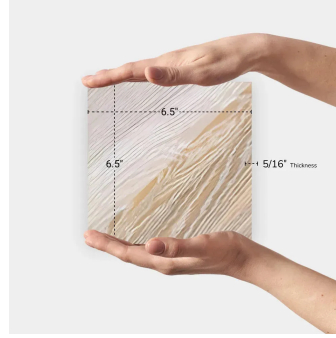

## Brown 6x6 Matte Porcelain Tile

[View Product](#)

SKU	ATURBWD	Material	Porcelain
Item size	6.5x6.5 inch	Thickness	5/16 inch
Tile Finish	Matte	Mounting type	Loose
Coverage	0.293	Priced By	sf
Sold By	box	Pieces Per Box	20
Sq Ft Per Box	5.87	Weight	3.41
Tile Use	Outdoors, Indoor Walls, Light traffic floors, High traffic floors, Shower Walls, Shower Floor, Steam Room, Swimming Pool, Heat areas up to 150F, Commercial walls, Commercial Floors	Shade Variation	V3 (moderate)
Tile Edges	Pressed	Recommended thinset	Laticrete 254 Platinum
Recommended Grout 1	Laticrete Permacolor White	Country of Origin	Spain