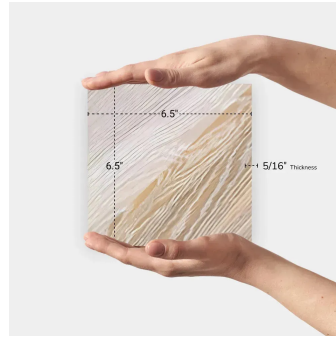

# Brown 6x6 Matte Porcelain Tile

[View Product](#)

SKU	ATURBWD
Item size	6.5x6.5 inch
Tile Finish	Matte
Coverage	0.293
Sold By	box
Sq Ft Per Box	5.87
Tile Use	Outdoors, Indoor Walls, Light traffic floors, High traffic floors, Shower Walls, Shower Floor, Steam Room, Swimming Pool, Heat areas up to 150F, Commercial walls, Commercial Floors
Tile Edges	Pressed
Recommended Grout 1	Laticrete Permacolor White

Material	Porcelain
Thickness	5/16 inch
Mounting type	Loose
Priced By	sf
Pieces Per Box	20
Weight	3.41
Shade Variation	V3 (moderate)
Recommended thinset	Laticrete 254 Platinum
Country of Origin	Spain