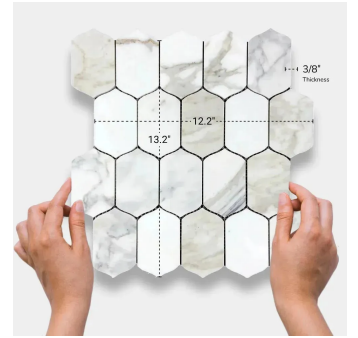

Calacatta Gold Polished Mosaic Tile

[View Product](#)

SKU	ATTSC4401A
Item size	12.2x13.2 inch
Tile Finish	Polished
Coverage	1.118
Sold By	sheet
Sq Ft Per Box	5.592
Tile Use	Outdoors, Indoor Walls, Light traffic floors, High traffic floors, Shower Walls, Shower Floor, Heat areas up to 150F, Commercial walls, Commercial Floors
Recommended Grout 1	Laticrete Permacolor White

Material	Calacatta Gold
Thickness	3/8 inch
Mounting type	Mesh Mounted
Priced By	sheet
Pieces Per Box	5
Weight	5.65
Recommended thinset	Laticrete 254 Platinum
Country of Origin	China