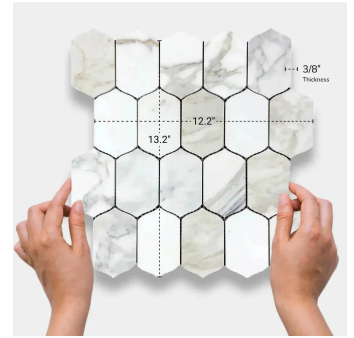

Calacatta Gold Polished Mosaic Tile

[View Product](#)

SKU	ATTSC4401A
Item size	12.2x13.2 inch
Tile Finish	Polished
Coverage	1.118
Sold By	sheet
Sq Ft Per Box	5.592
Tile Use	Outdoors, Indoor Walls, Light traffic floors, High traffic floors, Shower Walls, Shower Floor, Heat areas up to 150F, Commercial walls, Commercial Floors
Recommended Grout 1	Laticrete Permacolor White

Material	Calacatta Gold
Thickness	3/8 inch
Mounting type	Mesh Mounted
Priced By	sheet
Pieces Per Box	5
Weight	5.65
Recommended thinset	Laticrete 254 Platinum
Country of Origin	China