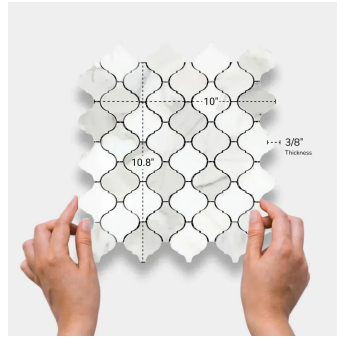

Calacatta Gold Arabesque Polished Mosaic Tile

[View Product](#)

SKU	ATTSC44A01A
Item size	10x10.8 inch
Tile Finish	Polished
Coverage	0.750
Sold By	sheet
Sq Ft Per Box	3.750
Tile Use	Outdoors, Indoor Walls, Light traffic floors, High traffic floors, Shower Walls, Shower Floor, Heat areas up to 150F, Commercial walls, Commercial Floors
Recommended Grout 1	Laticrete Permacolor White

Material	Calacatta Gold
Thickness	3/8 inch
Mounting type	Mesh Mounted
Priced By	sheet
Pieces Per Box	5
Weight	4.4
Recommended thinset	Laticrete 254 Platinum
Country of Origin	China