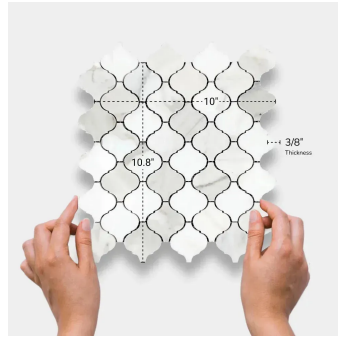

Calacatta Gold Arabesque Polished Mosaic Tile

[View Product](#)

SKU	ATTSC44A01A
Item size	10x10.8 inch
Tile Finish	Polished
Coverage	0.750
Sold By	sheet
Sq Ft Per Box	3.750
Tile Use	Outdoors, Indoor Walls, Light traffic floors, High traffic floors, Shower Walls, Shower Floor, Heat areas up to 150F, Commercial walls, Commercial Floors
Recommended Grout 1	Laticrete Permacolor White

Material	Calacatta Gold
Thickness	3/8 inch
Mounting type	Mesh Mounted
Priced By	sheet
Pieces Per Box	5
Weight	4.4
Recommended thinset	Laticrete 254 Platinum
Country of Origin	China