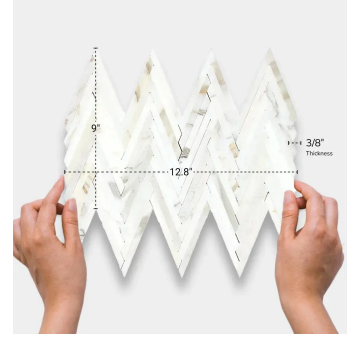

Calacatta Gold Chevron Polished Mosaic Tile

[View Product](#)

SKU	ATTSC44CV06A
Item size	9x12.8 inch
Tile Finish	Polished
Coverage	0.800
Sold By	sheet
Sq Ft Per Box	4.000
Tile Use	Outdoors, Indoor Walls, Light traffic floors, High traffic floors, Shower Walls, Heat areas up to 150F, Commercial walls, Commercial Floors
Recommended Grout 1	Laticrete Permacolor Unsanded

Material	Calacatta Gold
Thickness	3/8 inch
Mounting type	Mesh Mounted
Priced By	sheet
Pieces Per Box	5
Weight	5.28
Recommended thinset	Laticrete 254 Platinum
Country of Origin	China