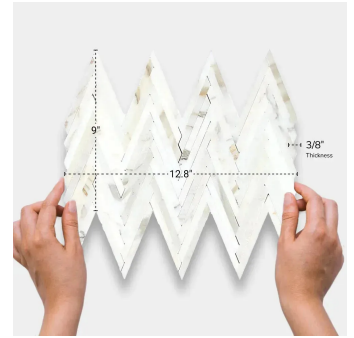

Calacatta Gold Chevron Polished Mosaic Tile

[View Product](#)

SKU	ATTSC44CV06A
Item size	9x12.8 inch
Tile Finish	Polished
Coverage	0.800
Sold By	sheet
Sq Ft Per Box	4.000
Tile Use	Outdoors, Indoor Walls, Light traffic floors, High traffic floors, Shower Walls, Heat areas up to 150F, Commercial walls, Commercial Floors
Recommended Grout 1	Laticrete Permacolor Unsanded

Material	Calacatta Gold
Thickness	3/8 inch
Mounting type	Mesh Mounted
Priced By	sheet
Pieces Per Box	5
Weight	5.28
Recommended thinset	Laticrete 254 Platinum
Country of Origin	China