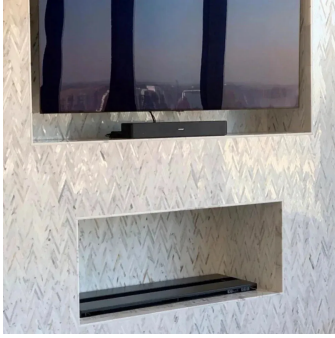

Calacatta Gold Chevron Polished Mosaic Tile

[View Product](#)

SKU	ATTSC44CV06A
Item size	9x12.8 inch
Tile Finish	Polished
Coverage	0.800
Sold By	sheet
Sq Ft Per Box	4.000
Tile Use	Outdoors, Indoor Walls, Light traffic floors, High traffic floors, Shower Walls, Heat areas up to 150F, Commercial walls, Commercial Floors
Recommended Grout 1	Laticrete Permacolor Unsanded