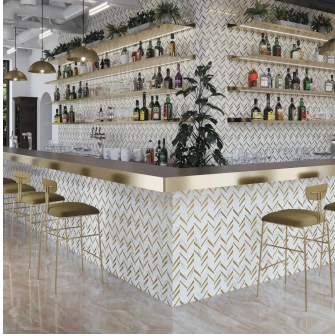

Calacatta Gold Chevron Polished Marble & Brass Mosaic Tile

[View Product](#)

| | |
|---------------------|-------------------------------------|
| SKU | ATTSC44CV11A |
| Item size | 12x12 inch |
| Tile Finish | Polished |
| Coverage | 1.000 |
| Sold By | sheet |
| Sq Ft Per Box | 5.000 |
| Tile Use | Indoor Walls, Heat areas up to 150F |
| Recommended thinset | Laticrete 254 Platinum |
| Country of Origin | China |