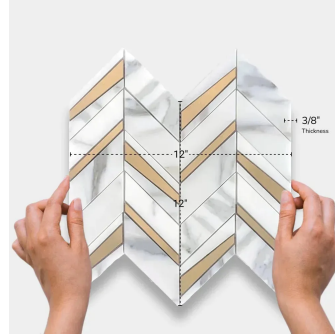

Calacatta Gold Chevron Polished Marble & Brass Mosaic Tile

[View Product](#)

| | |
|---------------------|-------------------------------------|
| SKU | ATTSC44CV11A |
| Item size | 12x12 inch |
| Tile Finish | Polished |
| Coverage | 1.000 |
| Sold By | sheet |
| Sq Ft Per Box | 5.000 |
| Tile Use | Indoor Walls, Heat areas up to 150F |
| Recommended thinset | Laticrete 254 Platinum |
| Country of Origin | China |

| | |
|---------------------|----------------------------|
| Material | Calacatta Gold, Brass |
| Thickness | 3/8 inch |
| Mounting type | Mesh Mounted |
| Priced By | sheet |
| Pieces Per Box | 5 |
| Weight | 5 |
| Shade Variation | V3 (moderate) |
| Recommended Grout 1 | Laticrete Permacolor White |