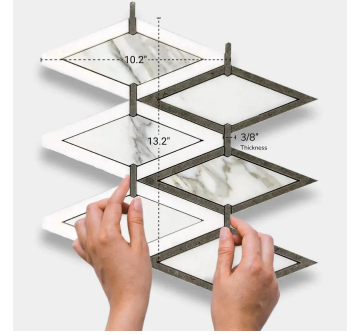

Calacatta & Thassos & Lagos Azul Polished Mosaic Tile

[View Product](#)

| | |
|---------------|---|
| SKU | ATTSC44D06A |
| Item size | 10.2x13.2 inch |
| Tile Finish | Polished |
| Coverage | 0.935 |
| Sold By | sheet |
| Sq Ft Per Box | 4.675 |
| Tile Use | Outdoors, Indoor Walls, Light traffic floors, High traffic floors, Shower Walls, Shower Floor, Heat areas up to 150F, Commercial walls, Commercial Floors |

Recommended Grout 1 Laticrete Permacolor White

| | |
|---------------------|------------------------------|
| Material | Calacatta+Thassos+Lagos Azul |
| Thickness | 3/8 inch |
| Mounting type | Mesh Mounted |
| Priced By | sheet |
| Pieces Per Box | 5 |
| Weight | 4.4 |
| Recommended thinset | Laticrete 254 Platinum |
| Country of Origin | China |