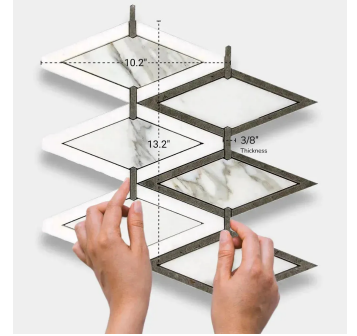

Calacatta & Thassos & Lagos Azul Polished Mosaic Tile

[View Product](#)

SKU	ATTSC44D06A
Item size	10.2x13.2 inch
Tile Finish	Polished
Coverage	0.935
Sold By	sheet
Sq Ft Per Box	4.675
Tile Use	Outdoors, Indoor Walls, Light traffic floors, High traffic floors, Shower Walls, Shower Floor, Heat areas up to 150F, Commercial walls, Commercial Floors

Material	Calacatta+Thassos+Lagos Azul
Thickness	3/8 inch
Mounting type	Mesh Mounted
Priced By	sheet
Pieces Per Box	5
Weight	4.4
Recommended thinset	Laticrete 254 Platinum
Country of Origin	China

Recommended Grout 1 Laticrete Permacolor White